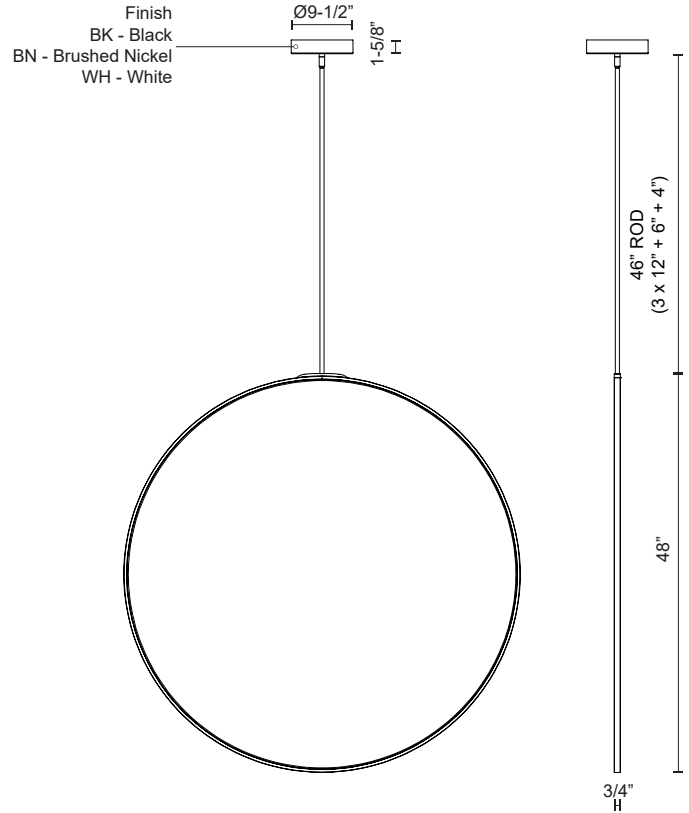

CIRQUE PD82548

PENDANTS

PROJECT

PD82548-BK
Black

PD82548-WH
White

PD82548-BN
Brushed Nickel

SPECIFICATION DETAILS

Fixture Dimensions	L48" x W3/4" x H48"
Light Source	LED with DC Driver
Wattage	56W
Total Lumens	4760lm
Delivered Lumens	BK-2520lm; BN-2665lm; WH-3080lm;
Voltage	120V
Color Temperature	3000K
CRI (Ra)	90CRI
Optional Color Temps	2700K - 5000K Available, Minimum Order Quantities Apply
LED Rated Life	50,000 hours
Dimming	100% - 10%, TRIAC or ELV Dimmer (Not Included)
Diffuser Details	Frosted Silicone Diffuser
Adjustable	Yes
Rod Length	46" Max (3x12" + 1x6" + 1x4")
Minimum Hang Height	56"
Sloped Ceiling Adaptable	Yes, Up to 45 Degrees
Location	Dry
CEC Title 24 JA8	Yes, JA8-2022
Canopy Dimensions	D9-1/2" x H1-5/8"
Paint Finish	BK02; BN01; WH02;

* For custom options, consult factory for details.

* For warranty information, please visit www.kuzcolighting.com/warranty

DESCRIPTION

Aluminum ring with circular ceiling mount. Circular profile. Flexible silicon-rubber diffuser. Metallic & matte powder-coated finishes. Up and down light.