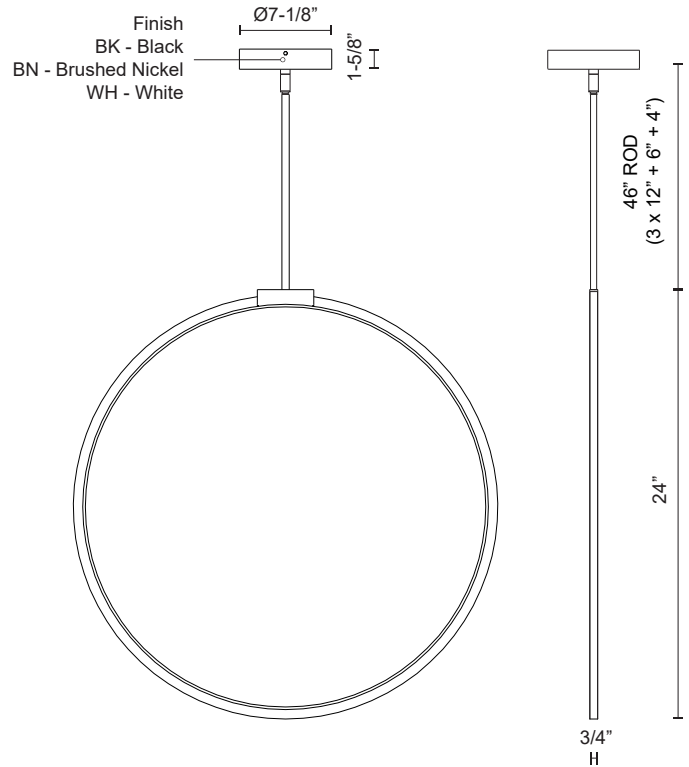

CIRQUE PD82524

PENDANTS

PROJECT

PD82524-BK
Black

PD82524-BN
Brushed Nickel

PD82524-WH
White

SPECIFICATION DETAILS

Fixture Dimensions	L24" x W3/4" x H24"
Light Source	LED with DC Driver
Wattage	36W
Total Lumens	2800lm
Delivered Lumens	BK-1490lm; BN-1578lm; WH-1821lm;
Voltage	120V
Color Temperature	3000K
CRI (Ra)	90CRI
Optional Color Temps	2700K - 5000K Available, Minimum Order Quantities Apply
LED Rated Life	50,000 hours
Dimming	100% - 10%, TRIAC or ELV Dimmer (Not Included)
Adjustable	Yes
Rod Length	46" Max (3x12" + 1x6" + 1x4")
Minimum Hang Height	32"
Sloped Ceiling Adaptable	Yes, Up to 45 Degrees
Location	Dry
CEC Title 24 JA8	Yes, JA8-2022
Energy Star Certified	Energy Star Compliant
Canopy Dimensions	D7-1/8" x H1-5/8"
Paint Finish	BK02; BN01; WH02;

* For custom options, consult factory for details.

* For warranty information, please visit www.kuzcolighting.com/warranty

DESCRIPTION

Aluminum ring with circular ceiling mount. Circular profile. Flexible silicon-rubber diffuser. Metallic & matte powder-coated finishes. Up and down light.