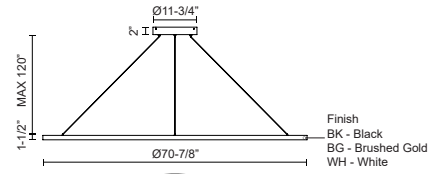

CERCHIO PD87772

PENDANTS

PROJECT

PD87772-BG
Brushed Gold

PD87772-BK
Black

PD87772-WH
White

SPECIFICATION DETAILS

| | |
|---------------------------------|---|
| Fixture Dimensions | D70-7/8" x H1-1/2" |
| Light Source | LED with DC Driver |
| Wattage | 185W |
| Total Lumens | 13720lm |
| Delivered Lumens | BG-5150lm*; BK-5150lm*; WH-6920lm*; |
| Voltage | 120V |
| Color Temperature | 3000K |
| CRI (Ra) | 90CRI |
| Optional Color Temps | 2700K - 5000K Available, Minimum Order Quantities Apply |
| LED Rated Life | 50,000 hours |
| Dimming | 100% - 10%, TRIAC or ELV Dimmer (Not Included) |
| Diffuser Details | Frosted Silicone Diffuser |
| Adjustable | Yes |
| Wire Length | 120" Max |
| Wire Type | BG - Black Wire; BK - Black Wire; WH - Clear Wire; |
| Minimum Hang Height | 36" |
| Sloped Ceiling Adaptable | Yes |
| Location | Dry |
| Illumination Direction | Up and Downlight |
| Canopy Dimensions | D13" x H2" |
| Paint Finish | BG01(Canopy); BG02(Fixture Body); BK02; WH02; |

* For custom options, consult factory for details.

* For warranty information, please visit www.kuzcolighting.com/warranty

DESCRIPTION

Extruded and rolled aluminum with rectangular profile. Flush silicone diffuser. Matte powder-coated finish. Up and down light.. Duo canopy mounting style