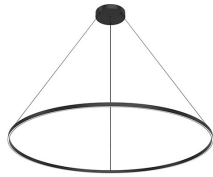

CERCHIO PD87772

PENDANTS

PROJECT

PD87772-BG
Brushed Gold

PD87772-BK
Black

PD87772-WH
White

SPECIFICATION DETAILS

| | |
|---------------------------------|---|
| Fixture Dimensions | D70-7/8" x H1-1/2" |
| Light Source | LED with DC Driver |
| Wattage | 185W |
| Total Lumens | 13720lm |
| Delivered Lumens | BG-5150lm*; BK-5150lm*; WH-6920lm*; |
| Voltage | 120V |
| Color Temperature | 3000K |
| CRI (Ra) | 90CRI |
| Optional Color Temps | 2700K - 5000K Available, Minimum Order Quantities Apply |
| LED Rated Life | 50,000 hours |
| Dimming | 100% - 10%, TRIAC or ELV Dimmer (Not Included) |
| Diffuser Details | Frosted Silicone Diffuser |
| Adjustable | Yes |
| Wire Length | 120" Max |
| Wire Type | BG - Black Wire; BK - Black Wire; WH - Clear Wire; |
| Minimum Hang Height | 36" |
| Sloped Ceiling Adaptable | Yes |
| Location | Dry |
| Illumination Direction | Up and Downlight |
| Canopy Dimensions | D13" x H2" |
| Paint Finish | BG01(Canopy); BG02(Fixture Body); BK02; WH02; |

* For custom options, consult factory for details.

* For warranty information, please visit www.kuzcolighting.com/warranty

DESCRIPTION

Extruded and rolled aluminum with rectangular profile. Flush silicone diffuser. Matte powder-coated finish. Up and down light.. Duo canopy mounting style

Finish
BK - Black
BG - Brushed Gold
WH - White

Side Canopy Option

KUZCO

CANADA: 19054 28TH AVENUE - SURREY, BC V3Z 6M3

USA: 3035 E. LONE MOUNTAIN ROAD - LAS VEGAS, NV 89081

WWW.KUZCOLIGHTING.COM

© 2021 KUZCO LIGHTING. ALL RIGHTS RESERVED.