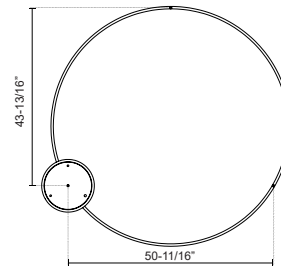

### SPECIFICATION DETAILS

<b>Fixture Dimensions</b>	D59" x H1-1/2"
<b>Light Source</b>	LED with DC Driver
<b>Wattage</b>	150W
<b>Total Lumens</b>	11200lm
<b>Delivered Lumens</b>	BG-4700lm*; BK-4700lm*; WH-6320lm*;
<b>Voltage</b>	120V
<b>Color Temperature</b>	3000K
<b>CRI (Ra)</b>	90CRI
<b>Optional Color Temps</b>	2700K - 5000K Available, Minimum Order Quantities Apply
<b>LED Rated Life</b>	50,000 hours
<b>Dimming</b>	100% - 10%, TRIAC or ELV Dimmer (Not Included)
<b>Diffuser Details</b>	Frosted Silicone Diffuser
<b>Adjustable</b>	Yes
<b>Wire Length</b>	120" Max
<b>Wire Type</b>	BG - Black Wire; BK - Black Wire; WH - Clear Wire;
<b>Minimum Hang Height</b>	30"
<b>Sloped Ceiling Adaptable</b>	Yes
<b>Location</b>	Dry
<b>Illumination Direction</b>	Up and Downlight
<b>Canopy Dimensions</b>	D13" x H2"
<b>Paint Finish</b>	BG01(Canopy); BG02(Fixture Body); BK02; WH02;

### DESCRIPTION

Extruded and rolled aluminum with rectangular profile. Flush silicone diffuser. Matte powder-coated finish. Up and down light.. Duo canopy mounting style

Side Canopy Option