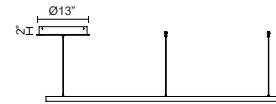

CERCHIO PD87760

PENDANTS

PROJECT

SPECIFICATION DETAILS

Fixture Dimensions	D59" x H1-1/2"
Light Source	LED with DC Driver
Wattage	150W
Total Lumens	11200lm
Delivered Lumens	BG-4700lm*; BK-4700lm*; WH-6320lm*;
Voltage	120V
Color Temperature	3000K
CRI (Ra)	90CRI
Optional Color Temps	2700K - 5000K Available, Minimum Order Quantities Apply
LED Rated Life	50,000 hours
Dimming	100% - 10%, TRIAC or ELV Dimmer (Not Included)
Diffuser Details	Frosted Silicone Diffuser
Adjustable	Yes
Wire Length	120" Max
Wire Type	BG - Black Wire; BK - Black Wire; WH - Clear Wire;
Minimum Hang Height	30"
Sloped Ceiling Adaptable	Yes
Location	Dry
Illumination Direction	Up and Downlight
Canopy Dimensions	D13" x H2"
Paint Finish	BG01(Canopy); BG02(Fixture Body); BK02; WH02;

* For custom options, consult factory for details.

* For warranty information, please visit www.kuzcolighting.com/warranty

DESCRIPTION

Extruded and rolled aluminum with rectangular profile. Flush silicone diffuser. Matte powder-coated finish. Up and down light.. Duo canopy mounting style

KUZCO

CANADA: 19054 28TH AVENUE - SURREY, BC V3Z 6M3

USA: 3035 E. LONE MOUNTAIN ROAD - LAS VEGAS, NV 89081

WWW.KUZCOLIGHTING.COM

© 2021 KUZCO LIGHTING. ALL RIGHTS RESERVED.

COMMENT