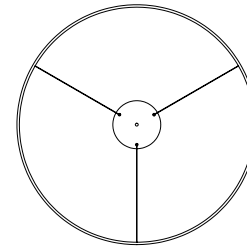

### SPECIFICATION DETAILS

<b>Fixture Dimensions</b>	D59" x H1-1/2"
<b>Light Source</b>	LED with DC Driver
<b>Wattage</b>	150W
<b>Total Lumens</b>	11200lm
<b>Delivered Lumens</b>	BG-4700lm*; BK-4700lm*; WH-6320lm*;
<b>Voltage</b>	120V
<b>Color Temperature</b>	3000K
<b>CRI (Ra)</b>	90CRI
<b>Optional Color Temps</b>	2700K - 5000K Available, Minimum Order Quantities Apply
<b>LED Rated Life</b>	50,000 hours
<b>Dimming</b>	100% - 10%, TRIAC or ELV Dimmer (Not Included)
<b>Diffuser Details</b>	Frosted Silicone Diffuser
<b>Adjustable</b>	Yes
<b>Wire Length</b>	120" Max
<b>Wire Type</b>	BG - Black Wire; BK - Black Wire; WH - Clear Wire;
<b>Minimum Hang Height</b>	30"
<b>Sloped Ceiling Adaptable</b>	Yes
<b>Location</b>	Dry
<b>Illumination Direction</b>	Up and Downlight
<b>Canopy Dimensions</b>	D13" x H2"
<b>Paint Finish</b>	BG01(Canopy); BG02(Fixture Body); BK02; WH02;

### DESCRIPTION

Extruded and rolled aluminum with rectangular profile. Flush silicone diffuser. Matte powder-coated finish. Up and down light.. Duo canopy mounting style

Side Canopy Option