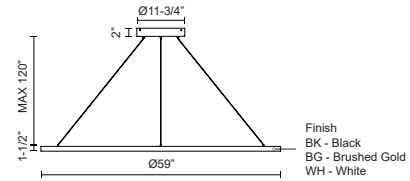

CERCHIO PD87760

PENDANTS

PROJECT

SPECIFICATION DETAILS

Fixture Dimensions	D59" x H1-1/2"
Light Source	LED with DC Driver
Wattage	150W
Total Lumens	11200lm
Delivered Lumens	BG-4700lm*; BK-4700lm*; WH-6320lm*;
Voltage	120V
Color Temperature	3000K
CRI (Ra)	90CRI
Optional Color Temps	2700K - 5000K Available, Minimum Order Quantities Apply
LED Rated Life	50,000 hours
Dimming	100% - 10%, TRIAC or ELV Dimmer (Not Included)
Diffuser Details	Frosted Silicone Diffuser
Adjustable	Yes
Wire Length	120" Max
Wire Type	BG - Black Wire; BK - Black Wire; WH - Clear Wire;
Minimum Hang Height	30"
Sloped Ceiling Adaptable	Yes
Location	Dry
Illumination Direction	Up and Downlight
Canopy Dimensions	D13" x H2"
Paint Finish	BG01(Canopy); BG02(Fixture Body); BK02; WH02;

* For custom options, consult factory for details.

* For warranty information, please visit www.kuzcolighting.com/warranty

DESCRIPTION

Extruded and rolled aluminum with rectangular profile. Flush silicone diffuser. Matte powder-coated finish. Up and down light.. Duo canopy mounting style

Side Canopy Option