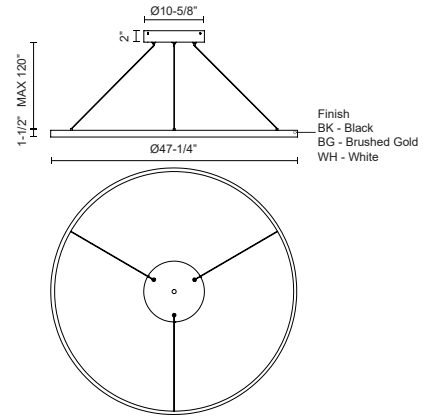

CERCHIO PD87748

PENDANTS

PROJECT

PD87748-BK
Black

PD87748-BG
Brushed Gold

PD87748-WH
White

SPECIFICATION DETAILS

Fixture Dimensions	D47-1/4" x H1-1/2"
Light Source	LED with DC Driver
Wattage	125W
Total Lumens	9390lm
Delivered Lumens	BG-4350lm*; BK-4350lm*; WH-5850lm*;
Voltage	120V
Color Temperature	3000K
CRI (Ra)	90CRI
Optional Color Temps	2700K - 5000K Available, Minimum Order Quantities Apply
LED Rated Life	50,000 hours
Dimming	100% - 10%, TRIAC or ELV Dimmer (Not Included)
Diffuser Details	Frosted Silicone Diffuser
Adjustable	Yes
Wire Length	120" Max
Wire Type	BG - Black Wire; BK - Black Wire; WH - Clear Wire;
Minimum Hang Height	24"
Sloped Ceiling Adaptable	Yes
Location	Dry
Illumination Direction	Up and Downlight
Canopy Dimensions	D11-3/4" x H2"
Paint Finish	BG01(Canopy); BG02(Fixture Body); BK02; WH02;

* For custom options, consult factory for details.

* For warranty information, please visit www.kuzcolighting.com/warranty

DESCRIPTION

Extruded and rolled aluminum with rectangular profile. Flush silicone diffuser. Matte powder-coated finish. Up and down light.. Duo canopy mounting style