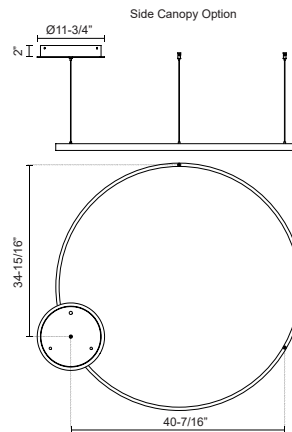

CERCHIO PD87748

PENDANTS

PROJECT

PD87748-BK
Black

PD87748-BG
Brushed Gold

PD87748-WH
White

SPECIFICATION DETAILS

Fixture Dimensions	D47-1/4" x H1-1/2"
Light Source	LED with DC Driver
Wattage	125W
Total Lumens	9390lm
Delivered Lumens	BG-4350lm*; BK-4350lm*; WH-5850lm*;
Voltage	120V
Color Temperature	3000K
CRI (Ra)	90CRI
Optional Color Temps	2700K - 5000K Available, Minimum Order Quantities Apply
LED Rated Life	50,000 hours
Dimming	100% - 10%, TRIAC or ELV Dimmer (Not Included)
Diffuser Details	Frosted Silicone Diffuser
Adjustable	Yes
Wire Length	120" Max
Wire Type	BG - Black Wire; BK - Black Wire; WH - Clear Wire;
Minimum Hang Height	24"
Sloped Ceiling Adaptable	Yes
Location	Dry
Illumination Direction	Up and Downlight
Canopy Dimensions	D11-3/4" x H2"
Paint Finish	BG01(Canopy); BG02(Fixture Body); BK02; WH02;

* For custom options, consult factory for details.

* For warranty information, please visit www.kuzcolighting.com/warranty

DESCRIPTION

Extruded and rolled aluminum with rectangular profile. Flush silicone diffuser. Matte powder-coated finish. Up and down light.. Duo canopy mounting style