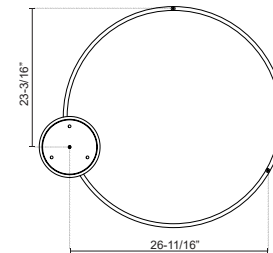

### SPECIFICATION DETAILS

<b>Fixture Dimensions</b>	D31-1/2" x H1-1/2"
<b>Light Source</b>	LED with DC Driver
<b>Wattage</b>	78W
<b>Total Lumens</b>	5630lm
<b>Delivered Lumens</b>	BG-2270lm*; BK-2270lm*; WH-3055lm*;
<b>Voltage</b>	120V
<b>Color Temperature</b>	3000K
<b>CRI (Ra)</b>	90CRI
<b>Optional Color Temps</b>	2700K - 5000K Available, Minimum Order Quantities Apply
<b>LED Rated Life</b>	50,000 hours
<b>Dimming</b>	100% - 10%, TRIAC or ELV Dimmer (Not Included)
<b>Diffuser Details</b>	Frosted Silicone Diffuser
<b>Adjustable</b>	Yes
<b>Wire Length</b>	120" Max
<b>Wire Type</b>	BG - Black Wire; BK - Black Wire; WH - Clear Wire;
<b>Minimum Hang Height</b>	16"
<b>Sloped Ceiling Adaptable</b>	Yes
<b>Location</b>	Dry
<b>Illumination Direction</b>	Up and Downlight
<b>Canopy Dimensions</b>	D8-5/8" x H2"
<b>Paint Finish</b>	BG01(Canopy); BG02(Fixture Body); BK02; WH02;

### DESCRIPTION

Extruded and rolled aluminum with rectangular profile. Flush silicone diffuser. Matte powder-coated finish. Up and down light.. Duo canopy mounting style

Side Canopy Option