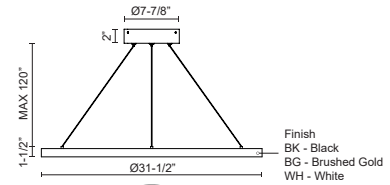

CERCHIO PD87732

PENDANTS

PROJECT

SPECIFICATION DETAILS

Fixture Dimensions	D31-1/2" x H1-1/2"
Light Source	LED with DC Driver
Wattage	78W
Total Lumens	5630lm
Delivered Lumens	BG-2270lm*; BK-2270lm*; WH-3055lm*;
Voltage	120V
Color Temperature	3000K
CRI (Ra)	90CRI
Optional Color Temps	2700K - 5000K Available, Minimum Order Quantities Apply
LED Rated Life	50,000 hours
Dimming	100% - 10%, TRIAC or ELV Dimmer (Not Included)
Diffuser Details	Frosted Silicone Diffuser
Adjustable	Yes
Wire Length	120" Max
Wire Type	BG - Black Wire; BK - Black Wire; WH - Clear Wire;
Minimum Hang Height	16"
Sloped Ceiling Adaptable	Yes
Location	Dry
Illumination Direction	Up and Downlight
Canopy Dimensions	D8-5/8" x H2"
Paint Finish	BG01(Canopy); BG02(Fixture Body); BK02; WH02;

* For custom options, consult factory for details.

* For warranty information, please visit www.kuzcolighting.com/warranty

DESCRIPTION

Extruded and rolled aluminum with rectangular profile. Flush silicone diffuser. Matte powder-coated finish. Up and down light.. Duo canopy mounting style