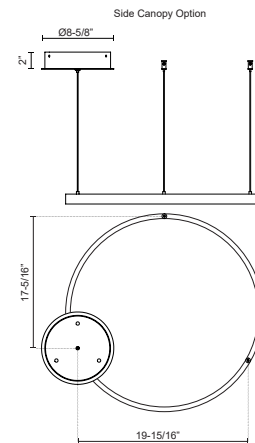

CERCHIO PD87724

PENDANTS

PROJECT

PD87724-BG
Brushed Gold

PD87724-WH
White

PD87724-BK
Black

SPECIFICATION DETAILS

| | |
|---------------------------------|---|
| Fixture Dimensions | D23-5/8" x H1-1/2" |
| Light Source | LED with DC Driver |
| Wattage | 63W |
| Total Lumens | 4700lm |
| Delivered Lumens | BG-1920lm*; BK-1920lm*; WH-2585lm; |
| Voltage | 120V |
| Color Temperature | 3000K |
| CRI (Ra) | 90CRI |
| Optional Color Temps | 2700K - 5000K Available, Minimum Order Quantities Apply |
| LED Rated Life | 50,000 hours |
| Dimming | 100% - 10%, TRIAC or ELV Dimmer (Not Included) |
| Diffuser Details | Frosted Silicone Diffuser |
| Adjustable | Yes |
| Wire Length | 120" Max |
| Wire Type | BG - Black Wire; BK - Black Wire; WH - Clear Wire; |
| Minimum Hang Height | 12" |
| Sloped Ceiling Adaptable | Yes |
| Location | Dry |
| Illumination Direction | Up and Downlight |
| Canopy Dimensions | D8-5/8" x H2" |
| Paint Finish | BG01(Canopy); BG02(Fixture Body); BK02; WH02; |

* For custom options, consult factory for details.

* For warranty information, please visit www.kuzcolighting.com/warranty

DESCRIPTION

Extruded and rolled aluminum with rectangular profile. Flush silicone diffuser. Matte powder-coated finish. Up and down light.. Duo canopy mounting style