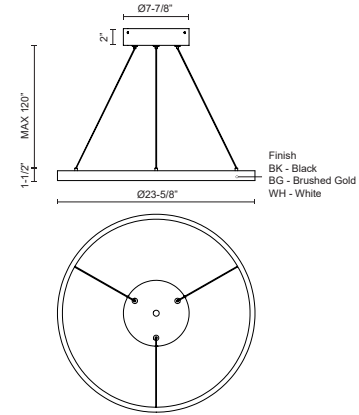

CERCHIO PD87724

PENDANTS

PROJECT

PD87724-BG
Brushed Gold

PD87724-WH
White

PD87724-BK
Black

SPECIFICATION DETAILS

| | |
|---------------------------------|---|
| Fixture Dimensions | D23-5/8" x H1-1/2" |
| Light Source | LED with DC Driver |
| Wattage | 63W |
| Total Lumens | 4700lm |
| Delivered Lumens | BG-1920lm*; BK-1920lm*; WH-2585lm; |
| Voltage | 120V |
| Color Temperature | 3000K |
| CRI (Ra) | 90CRI |
| Optional Color Temps | 2700K - 5000K Available, Minimum Order Quantities Apply |
| LED Rated Life | 50,000 hours |
| Dimming | 100% - 10%, TRIAC or ELV Dimmer (Not Included) |
| Diffuser Details | Frosted Silicone Diffuser |
| Adjustable | Yes |
| Wire Length | 120" Max |
| Wire Type | BG - Black Wire; BK - Black Wire; WH - Clear Wire; |
| Minimum Hang Height | 12" |
| Sloped Ceiling Adaptable | Yes |
| Location | Dry |
| Illumination Direction | Up and Downlight |
| Canopy Dimensions | D8-5/8" x H2" |
| Paint Finish | BG01(Canopy); BG02(Fixture Body); BK02; WH02; |

* For custom options, consult factory for details.

* For warranty information, please visit www.kuzcolighting.com/warranty

DESCRIPTION

Extruded and rolled aluminum with rectangular profile. Flush silicone diffuser. Matte powder-coated finish. Up and down light.. Duo canopy mounting style