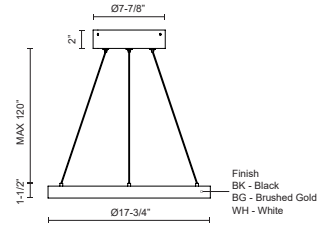

CERCHIO PD87718

PENDANTS

PROJECT

PD87718-BG
Brushed Gold

PD87718-BK
Black

PD87718-WH
White

SPECIFICATION DETAILS

Fixture Dimensions	D17-3/4" x H1-1/2"
Light Source	LED with DC Driver
Wattage	51W
Total Lumens	3830lm
Delivered Lumens	BG-1500lm*; BK-1500lm*; WH-2010lm*;
Voltage	120V
Color Temperature	3000K
CRI (Ra)	90CRI
Optional Color Temps	2700K - 5000K Available, Minimum Order Quantities Apply
LED Rated Life	50,000 hours
Dimming	100% - 10%, TRIAC or ELV Dimmer (Not Included)
Diffuser Details	Frosted Silicone Diffuser
Adjustable	Yes
Wire Length	120" Max
Wire Type	BG - Black Wire; BK - Black Wire; WH - Clear Wire;
Minimum Hang Height	9"
Sloped Ceiling Adaptable	Yes
Location	Dry
Illumination Direction	Up and Downlight
Canopy Dimensions	D8-5/8" x H2"
Paint Finish	BG01(Canopy); BG02(Fixture Body); BK02; WH02;

* For custom options, consult factory for details.

* For warranty information, please visit www.kuzcolighting.com/warranty

DESCRIPTION

Extruded and rolled aluminum with rectangular profile. Flush silicone diffuser. Matte powder-coated finish. Up and down light.. Duo canopy mounting style