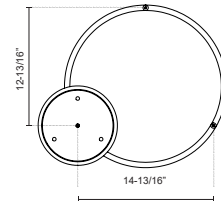

KUZCO

CANADA: 19054 28TH AVENUE - SURREY, BC V3Z 6M3

USA: 3035 E. LONE MOUNTAIN ROAD - LAS VEGAS, NV 89081

WWW.KUZCOLIGHTING.COM

© 2021 KUZCO LIGHTING. ALL RIGHTS RESERVED.

COMMENT