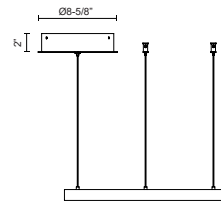

KUZCO

CANADA: 19054 28TH AVENUE - SURREY, BC V3Z 6M3

USA: 3035 E. LONE MOUNTAIN ROAD - LAS VEGAS, NV 89081

WWW.KUZCOLIGHTING.COM

© 2021 KUZCO LIGHTING. ALL RIGHTS RESERVED.

COMMENT