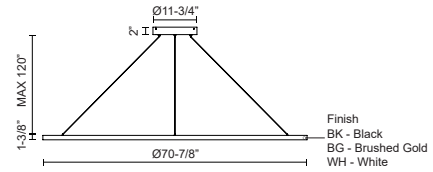

CERCHIO PD87172

PENDANTS

PROJECT

PD87172-BG
Brushed Gold

PD87172-WH
White

PD87172-BK
Black

SPECIFICATION DETAILS

Fixture Dimensions	D70-7/8" x H1-3/8"
Light Source	LED with DC Driver
Wattage	160W
Total Lumens	11700lm
Delivered Lumens	BG-4405lm*; BK-4405lm*; WH-5930lm*;
Voltage	120V
Color Temperature	3000K
CRI (Ra)	90CRI
Optional Color Temps	2700K - 5000K Available, Minimum Order Quantities Apply
LED Rated Life	50,000 hours
Dimming	100% - 10%, TRIAC or ELV Dimmer (Not Included)
Diffuser Details	Frosted Silicone Diffuser
Adjustable	Yes
Wire Length	120" Max
Wire Type	BG - Black Wire; BK - Black Wire; WH - Clear Wire;
Minimum Hang Height	36"
Sloped Ceiling Adaptable	Yes
Location	Dry
Illumination Direction	Downlight
Canopy Dimensions	D13" x H2"
Paint Finish	BG01(Canopy); BG02(Fixture Body); BK02; WH02;

* For custom options, consult factory for details.

* For warranty information, please visit www.kuzcolighting.com/warranty

DESCRIPTION

Extruded and rolled aluminum with rectangular profile. Flush silicone diffuser. Matte powder-coated finish. Down light. Duo canopy mounting style