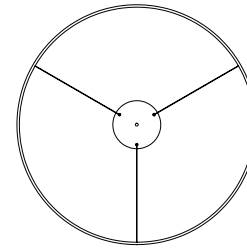

Side Canopy Option