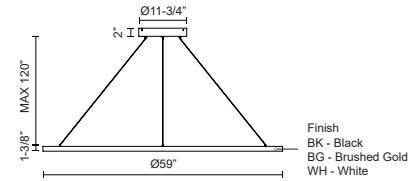

CERCHIO PD87160

PENDANTS

PROJECT

DESCRIPTION

Extruded and rolled aluminum with rectangular profile. Flush silicone diffuser. Matte powder-coated finish. Down light. Duo canopy mounting style

SPECIFICATION DETAILS

Fixture Dimensions	D59" x H1-3/8"
Light Source	LED with DC Driver
Wattage	126W
Total Lumens	9250lm
Delivered Lumens	BG-3955lm; BK-3955lm; WH-5320lm*;
Voltage	120V
Color Temperature	3000K
CRI (Ra)	90CRI
Optional Color Temps	2700K - 5000K Available, Minimum Order Quantities Apply
LED Rated Life	50,000 hours
Dimming	100% - 10%, TRIAC or ELV Dimmer (Not Included)
Diffuser Details	Frosted Silicone Diffuser
Adjustable	Yes
Wire Length	120" Max
Wire Type	BG - Black Wire; BK - Black Wire; WH - Clear Wire;
Minimum Hang Height	30"
Sloped Ceiling Adaptable	Yes
Location	Dry
Illumination Direction	Downlight
Canopy Dimensions	D13" x H2"
Paint Finish	BG01(Canopy); BG02(Fixture Body); BK02; WH02;

* For custom options, consult factory for details.

* For warranty information, please visit www.kuzcolighting.com/warranty

Side Canopy Option