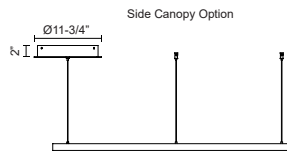

CERCHIO PD87148

PENDANTS

PROJECT

PD87148-BG
Brushed Gold

PD87148-WH
White

PD87148-BK
Black

SPECIFICATION DETAILS

Fixture Dimensions	D47-1/4" x H1-3/8"
Light Source	LED with DC Driver
Wattage	100W
Total Lumens	7440lm
Delivered Lumens	BG-3150lm*; BK-3150lm*; WH-4240lm*;
Voltage	120V
Color Temperature	3000K
CRI (Ra)	90CRI
Optional Color Temps	2700K - 5000K Available, Minimum Order Quantities Apply
LED Rated Life	50,000 hours
Dimming	100% - 10%, TRIAC or ELV Dimmer (Not Included)
Diffuser Details	Frosted Silicone Diffuser
Adjustable	Yes
Wire Length	120" Max
Wire Type	BG - Black Wire; BK - Black Wire; WH - Clear Wire;
Minimum Hang Height	24"
Sloped Ceiling Adaptable	Yes
Location	Dry
Illumination Direction	Downlight
Canopy Dimensions	D11-3/4" x H2"
Paint Finish	BG01(Canopy); BG02(Fixture Body); BK02; WH02;

* For custom options, consult factory for details.

* For warranty information, please visit www.kuzcolighting.com/warranty

DESCRIPTION

Extruded and rolled aluminum with rectangular profile. Flush silicone diffuser. Matte powder-coated finish. Down light. Duo canopy mounting style