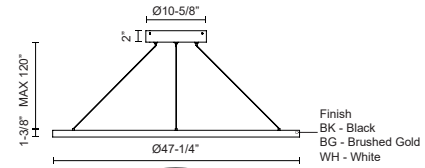

CERCHIO PD87148

PENDANTS

PROJECT

PD87148-BG
Brushed Gold

PD87148-WH
White

PD87148-BK
Black

SPECIFICATION DETAILS

Fixture Dimensions	D47-1/4" x H1-3/8"
Light Source	LED with DC Driver
Wattage	100W
Total Lumens	7440lm
Delivered Lumens	BG-3150lm*; BK-3150lm*; WH-4240lm*;
Voltage	120V
Color Temperature	3000K
CRI (Ra)	90CRI
Optional Color Temps	2700K - 5000K Available, Minimum Order Quantities Apply
LED Rated Life	50,000 hours
Dimming	100% - 10%, TRIAC or ELV Dimmer (Not Included)
Diffuser Details	Frosted Silicone Diffuser
Adjustable	Yes
Wire Length	120" Max
Wire Type	BG - Black Wire; BK - Black Wire; WH - Clear Wire;
Minimum Hang Height	24"
Sloped Ceiling Adaptable	Yes
Location	Dry
Illumination Direction	Downlight
Canopy Dimensions	D11-3/4" x H2"
Paint Finish	BG01(Canopy); BG02(Fixture Body); BK02; WH02;

* For custom options, consult factory for details.

* For warranty information, please visit www.kuzcolighting.com/warranty

DESCRIPTION

Extruded and rolled aluminum with rectangular profile. Flush silicone diffuser. Matte powder-coated finish. Down light. Duo canopy mounting style