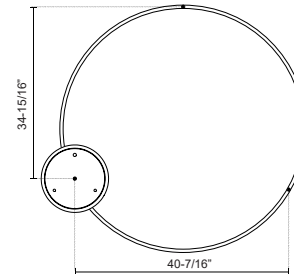

CERCHIO PD87148

PENDANTS

PROJECT

PD87148-BG
Brushed Gold

PD87148-WH
White

PD87148-BK
Black

SPECIFICATION DETAILS

Fixture Dimensions	D47-1/4" x H1-3/8"
Light Source	LED with DC Driver
Wattage	100W
Total Lumens	7440lm
Delivered Lumens	BG-3150lm*; BK-3150lm*; WH-4240lm*;
Voltage	120V
Color Temperature	3000K
CRI (Ra)	90CRI
Optional Color Temps	2700K - 5000K Available, Minimum Order Quantities Apply
LED Rated Life	50,000 hours
Dimming	100% - 10%, TRIAC or ELV Dimmer (Not Included)
Diffuser Details	Frosted Silicone Diffuser
Adjustable	Yes
Wire Length	120" Max
Wire Type	BG - Black Wire; BK - Black Wire; WH - Clear Wire;
Minimum Hang Height	24"
Sloped Ceiling Adaptable	Yes
Location	Dry
Illumination Direction	Downlight
Canopy Dimensions	D11-3/4" x H2"
Paint Finish	BG01(Canopy); BG02(Fixture Body); BK02; WH02;

* For custom options, consult factory for details.

* For warranty information, please visit www.kuzcolighting.com/warranty

DESCRIPTION

Extruded and rolled aluminum with rectangular profile. Flush silicone diffuser. Matte powder-coated finish. Down light. Duo canopy mounting style