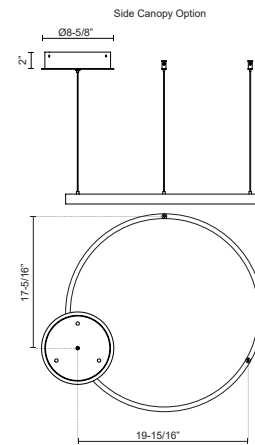

CERCHIO PD87124

PENDANTS

PROJECT

PD87124-BK
Black

PD87124-BG
Brushed Gold

PD87124-WH
White

SPECIFICATION DETAILS

Fixture Dimensions	D23-5/8" x H1-3/8"
Light Source	LED with DC Driver
Wattage	51W
Total Lumens	3750lm
Delivered Lumens	BG-1500lm*; BK-1500lm*; WH-2010lm*;
Voltage	120V
Color Temperature	3000K
CRI (Ra)	90CRI
Optional Color Temps	2700K - 5000K Available, Minimum Order Quantities Apply
LED Rated Life	50,000 hours
Dimming	100% - 10%, TRIAC or ELV Dimmer (Not Included)
Diffuser Details	Frosted Silicone Diffuser
Adjustable	Yes
Wire Length	120" Max
Wire Type	BG - Black Wire; BK - Black Wire; WH - Clear Wire;
Minimum Hang Height	12"
Sloped Ceiling Adaptable	Yes
Location	Dry
Illumination Direction	Downlight
Canopy Dimensions	D8-5/8" x H2"
Paint Finish	BG01(Canopy); BG02(Fixture Body); BK02; WH02;

* For custom options, consult factory for details.

* For warranty information, please visit www.kuzcolighting.com/warranty

DESCRIPTION

Extruded and rolled aluminum with rectangular profile. Flush silicone diffuser. Matte powder-coated finish. Down light. Duo canopy mounting style