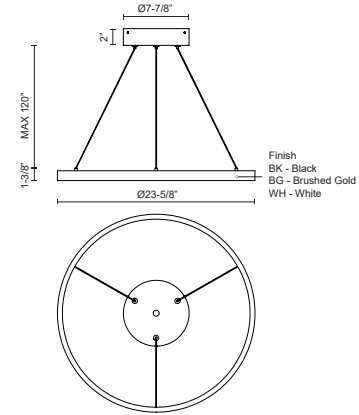

CERCHIO PD87124

PENDANTS

PROJECT

PD87124-BK
Black

PD87124-BG
Brushed Gold

PD87124-WH
White

SPECIFICATION DETAILS

Fixture Dimensions	D23-5/8" x H1-3/8"
Light Source	LED with DC Driver
Wattage	51W
Total Lumens	3750lm
Delivered Lumens	BG-1500lm*; BK-1500lm*; WH-2010lm*;
Voltage	120V
Color Temperature	3000K
CRI (Ra)	90CRI
Optional Color Temps	2700K - 5000K Available, Minimum Order Quantities Apply
LED Rated Life	50,000 hours
Dimming	100% - 10%, TRIAC or ELV Dimmer (Not Included)
Diffuser Details	Frosted Silicone Diffuser
Adjustable	Yes
Wire Length	120" Max
Wire Type	BG - Black Wire; BK - Black Wire; WH - Clear Wire;
Minimum Hang Height	12"
Sloped Ceiling Adaptable	Yes
Location	Dry
Illumination Direction	Downlight
Canopy Dimensions	D8-5/8" x H2"
Paint Finish	BG01(Canopy); BG02(Fixture Body); BK02; WH02;

* For custom options, consult factory for details.

* For warranty information, please visit www.kuzcolighting.com/warranty

DESCRIPTION

Extruded and rolled aluminum with rectangular profile. Flush silicone diffuser. Matte powder-coated finish. Down light. Duo canopy mounting style