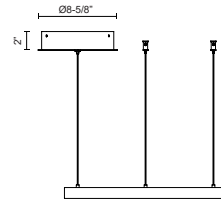

KUZCO

CANADA: 19054 28TH AVENUE - SURREY, BC V3Z 6M3
USA: 3035 E. LONE MOUNTAIN ROAD - LAS VEGAS, NV 89081

WWW.KUZCOLIGHTING.COM

© 2021 KUZCO LIGHTING. ALL RIGHTS RESERVED.

COMMENT