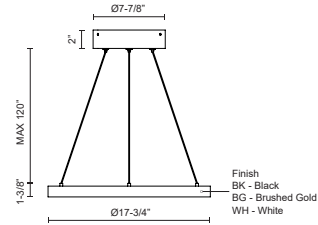

CERCHIO
PD87118
PENDANTS

PROJECT

PD87118-BG
Brushed Gold

PD87118-BK
Black

PD87118-WH
White

SPECIFICATION DETAILS

Fixture Dimensions	D17-3/4" x H1-3/8"
Light Source	LED with DC Driver
Wattage	37W
Total Lumens	2810lm
Delivered Lumens	BG-1280lm*; BK-1280lm*; WH-1720lm*;
Voltage	120V
Color Temperature	3000K
CRI (Ra)	90CRI
Optional Color Temps	2700K - 5000K Available, Minimum Order Quantities Apply
LED Rated Life	50,000 hours
Dimming	100% - 10%, TRIAC or ELV Dimmer (Not Included)
Diffuser Details	Frosted Silicone Diffuser
Adjustable	Yes
Wire Length	120" Max
Wire Type	BG - Black Wire; BK - Black Wire; WH - Clear Wire;
Minimum Hang Height	9"
Sloped Ceiling Adaptable	Yes
Location	Dry
Illumination Direction	Downlight
Canopy Dimensions	D8-5/8" x H2"
Paint Finish	BG01(Canopy); BG02(Fixture Body); BK02; WH02;

* For custom options, consult factory for details.

* For warranty information, please visit www.kuzcolighting.com/warranty

DESCRIPTION

Extruded and rolled aluminum with rectangular profile. Flush silicone diffuser. Matte powder-coated finish. Down light. Duo canopy mounting style