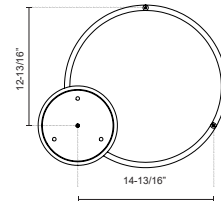

KUZCO

CANADA: 19054 28TH AVENUE - SURREY, BC V3Z 6M3
USA: 3035 E. LONE MOUNTAIN ROAD - LAS VEGAS, NV 89081

WWW.KUZCOLIGHTING.COM

© 2021 KUZCO LIGHTING. ALL RIGHTS RESERVED.

COMMENT