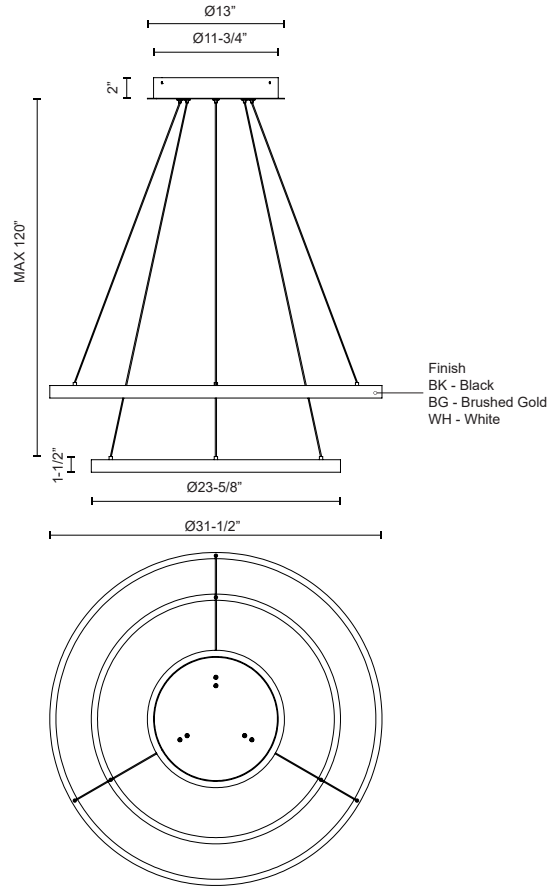

### SPECIFICATION DETAILS

<b>Fixture Dimensions</b>	D31-1/2" x H1-1/2"
<b>Light Source</b>	LED with DC Driver
<b>Wattage</b>	138W
<b>Total Lumens</b>	10330lm
<b>Delivered Lumens</b>	BG-4600lm*; BK-4600lm*; WH-6150lm*;
<b>Voltage</b>	120V
<b>Color Temperature</b>	3000K
<b>CRI (Ra)</b>	90CRI
<b>Optional Color Temps</b>	2700K - 5000K Available, Minimum Order Quantities Apply
<b>LED Rated Life</b>	50,000 hours
<b>Dimming</b>	100% - 10%, TRIAC or ELV Dimmer (Not Included)
<b>Diffuser Details</b>	Frosted Silicone Diffuser
<b>Adjustable</b>	Yes
<b>Wire Length</b>	120" Max
<b>Wire Type</b>	BG - Black Wire; BK - Black Wire; WH - Clear Wire;
<b>Minimum Hang Height</b>	16"
<b>Sloped Ceiling Adaptable</b>	Yes
<b>Location</b>	Dry
<b>Illumination Direction</b>	Up and Downlight
<b>Canopy Dimensions</b>	D13" x H2"
<b>Paint Finish</b>	BG01(Canopy); BG02(Fixture Body); BK02; WH02;

### DESCRIPTION

Extruded and rolled aluminum with rectangular profile. Flush silicone diffuser. Two tiers. Matte powder-coated finish. Up and down light.