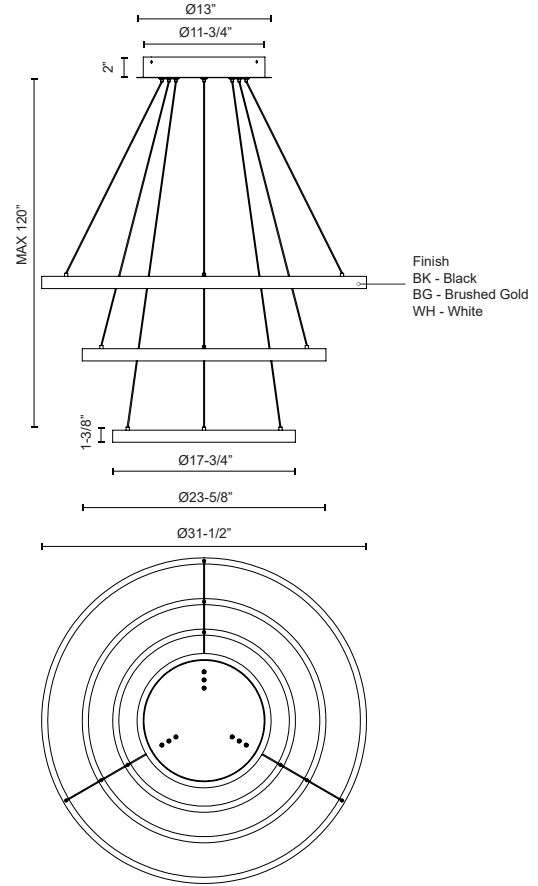

CH87332-BG
Brushed Gold

CH87332-BK
Black

CH87332-WH
White

SPECIFICATION DETAILS

Fixture Dimensions	D31-1/2" x H1-3/8"
Light Source	LED with DC Driver
Wattage	150W
Total Lumens	11120lm
Delivered Lumens	BG-4700lm*; BK-4700lm*; WH-6320lm*;
Voltage	120V
Color Temperature	3000K
CRI (Ra)	90CRI
Optional Color Temps	2700K - 5000K Available, Minimum Order Quantities Apply
LED Rated Life	50,000 hours
Dimming	100% - 10%, TRIAC or ELV Dimmer (Not Included)
Diffuser Details	Frosted Silicone Diffuser
Adjustable	Yes
Wire Length	120" Max
Wire Type	BG - Black Wire; BK - Black Wire; WH - Clear Wire;
Minimum Hang Height	16"
Sloped Ceiling Adaptable	Yes
Location	Dry
Illumination Direction	Downlight
Canopy Dimensions	D13" x H2"
Paint Finish	BG01(Canopy); BG02(Fixture Body); BK02; WH02;

* For custom options, consult factory for details.

* For warranty information, please visit www.kuzcolighting.com/warranty

DESCRIPTION

Extruded and rolled aluminum with rectangular profile. Flush silicone diffuser. Three tiers. Matte powder-coated finish. Down light