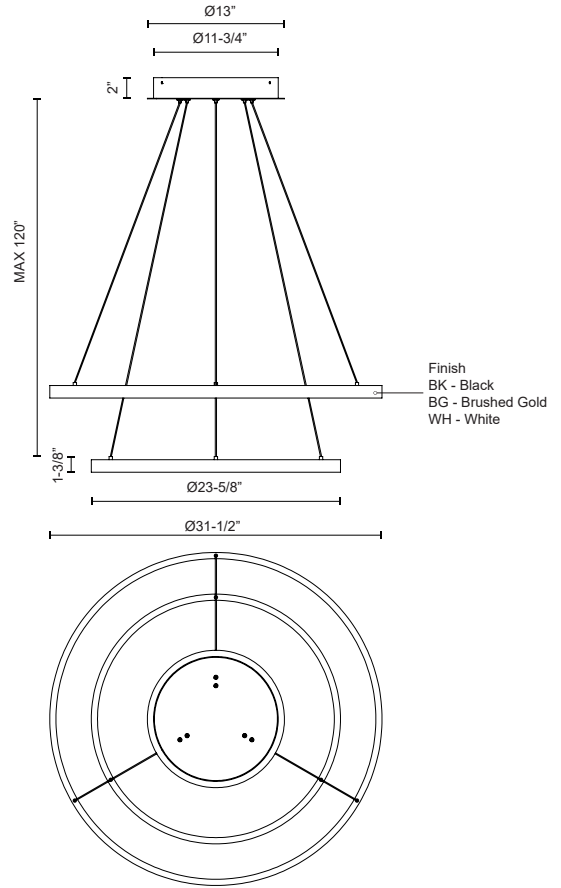

CH87232-BG
Brushed Gold

CH87232-WH
White

CH87232-BK
Black

SPECIFICATION DETAILS

Fixture Dimensions	D31-1/2" x H1-3/8"
Light Source	LED with DC Driver
Wattage	113W
Total Lumens	8380lm
Delivered Lumens	BG-3420lm*; BK-3420lm*; WH-4600lm*;
Voltage	120V
Color Temperature	3000K
CRI (Ra)	90CRI
Optional Color Temps	2700K - 5000K Available, Minimum Order Quantities Apply
LED Rated Life	50,000 hours
Dimming	100% - 10%, TRIAC or ELV Dimmer (Not Included)
Diffuser Details	Frosted Silicone Diffuser
Adjustable	Yes
Wire Length	120" Max
Wire Type	BG - Black Wire; BK - Black Wire; WH - Clear Wire;
Minimum Hang Height	16"
Sloped Ceiling Adaptable	Yes
Location	Dry
Illumination Direction	Downlight
Canopy Dimensions	D13" x H2"
Paint Finish	BG01(Canopy); BG02(Fixture Body); BK02; WH02;

* For custom options, consult factory for details.

* For warranty information, please visit www.kuzcolighting.com/warranty

DESCRIPTION

Extruded and rolled aluminum with rectangular profile. Flush silicone diffuser. Two tiers. Matte powder-coated finish. Down light