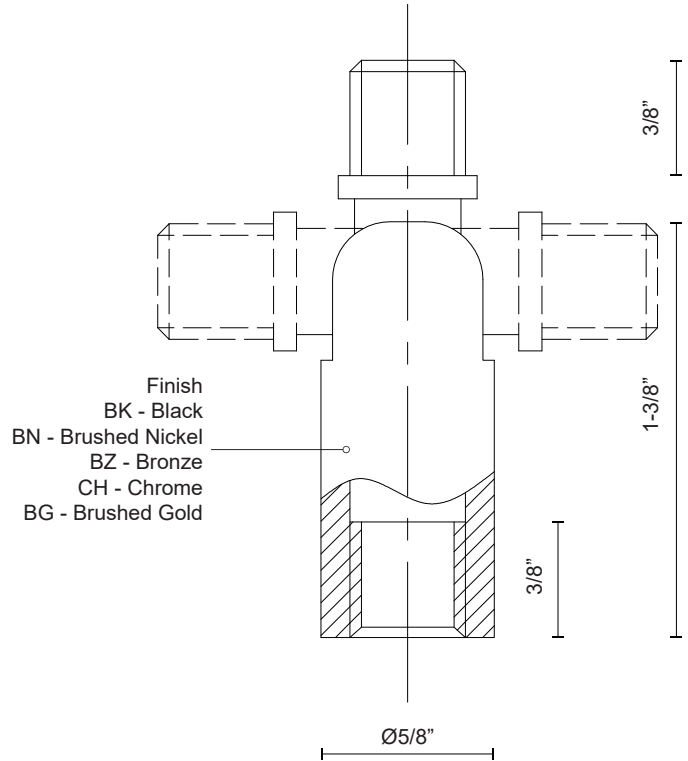

DESCRIPTION

0 to 90-degree ceiling adapter compatible with select pendants. Electro-plated or powder coated aluminum, brass and steel. Available in five finishes.

ADP002BK Black ADP002BG Brushed Gold ADP002BN Brushed Nickel ADP002BZ Bronze ADP002CH Chrome

SPECIFICATION DETAILS

Fixture Dimensions	D5/8" x H1-3/8"
Location	Dry
Paint Finish	BG01; BK01; BN01; BZ01; CH01;

* For custom options, consult factory for details.
* For warranty information, please visit www.kuzcolighting.com/warranty