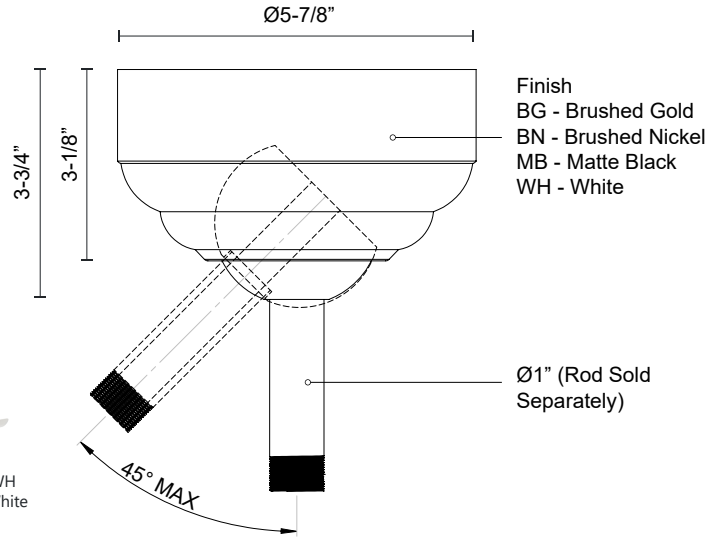

X-ADP 34 FAN

ADAPTORS

DESCRIPTION

Sloped ceiling adaptor for fans. Available in four finishes. Sold separately.

SPECIFICATION DETAILS

Slope Ceiling Adaptor Dimensions	D5-7/8" x H3-3/4"
Sloped Ceiling Adaptable	Yes, Up to 45 Degrees
Location	Damp; Dry (Only CF94956 & CF584054) Wet (Only CF92952)