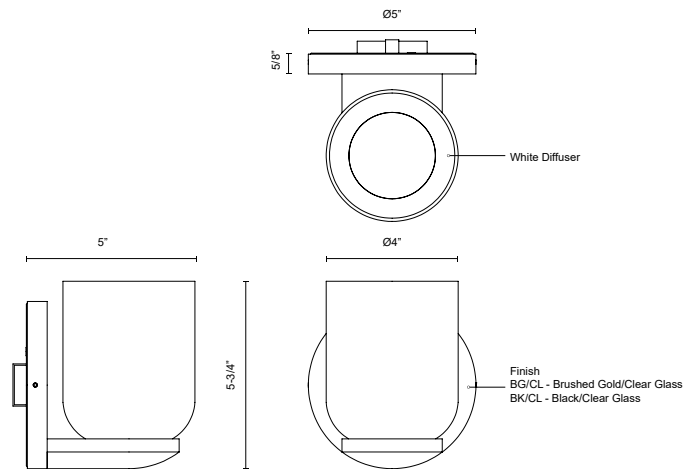

CEDAR WS52505

WALL

PROJECT

SPECIFICATION DETAILS

Fixture Dimensions	W4" x H5-3/4" x E5"
Light Source	DC LED WITH DRIVER
Wattage	11W
Total Lumens	935lm
Delivered Lumens	710lm*
Voltage	120V
Color Temperature	3000K
CRI (Ra)	90CRI
Optional Color Temps	2700K - 5000K Available, Minimum Order Quantities Apply
LED Rated Life	50,000 hours
Dimming	100% - 10%, TRIAC or ELV Dimmer (Not Included)
Diffuser Details	White Diffuser (interior)
Glass Details	Clear Glass (exterior)
Location	Damp
Illumination Direction	Up or Down
Mounting Style	Up or Down
CEC Title 24 JA8	Yes, JA8-2022
Canopy Dimensions	D5" x H5/8"
Paint Finish	BG02; BK02;

* For custom options, consult factory for details.

* For warranty information, please visit www.kuzcolighting.com/warranty

DESCRIPTION

The charming Cedar Collection is filled with whimsical frosted glass diffusers resting inside clear glass shades. This versatile family includes a variety of different mounting options that can be mounted up, down, horizontally, or vertically. The metal base details offer a nice rigidity that compliments the soft curves found on the rest of the piece and are available in two finishes.

KUZCO

CANADA: 19054 28TH AVENUE - SURREY, BC V3Z 6M3

USA: 3035 E. LONE MOUNTAIN ROAD - LAS VEGAS, NV 89081

WWW.KUZCOLIGHTING.COM

© 2023 KUZCO LIGHTING. ALL RIGHTS RESERVED.

COMMENT