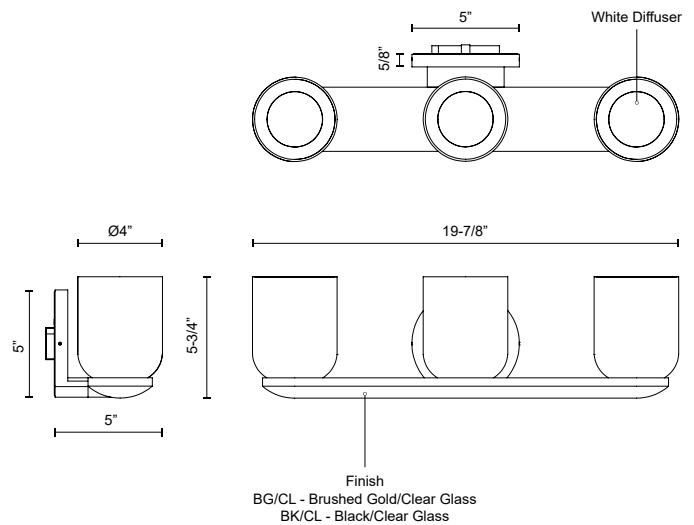

CEDAR VL52520

WALL

PROJECT

SPECIFICATION DETAILS

Fixture Dimensions	W19-7/8" x H5-3/4" x E5"
Light Source	DC LED WITH DRIVER
Wattage	25W
Total Lumens	2125lm
Delivered Lumens	1500lm*
Voltage	120V
Color Temperature	3000K
CRI (Ra)	90CRI
Optional Color Temps	2700K - 5000K Available, Minimum Order Quantities Apply
LED Rated Life	50,000 hours
Dimming	100% - 10%, TRIAC or ELV Dimmer (Not Included)
Diffuser Details	White Diffuser (interior)
Glass Details	Clear Glass (exterior)
Location	Damp
Illumination Direction	Up or Down
Mounting Style	Up or Down
CEC Title 24 JA8	Yes, JA8-2022
Canopy Dimensions	W5" x H5" x E5/8"

* For custom options, consult factory for details.

* For warranty information, please visit www.kuzcolighting.com/warranty

DESCRIPTION

The charming Cedar Collection is filled with whimsical frosted glass diffusers resting inside clear glass shades. This versatile family includes a variety of different mounting options that can be mounted up, down, horizontally, or vertically. The metal base details offer a nice rigidity that compliments the soft curves found on the rest of the piece and are available in two finishes.

KUZCO

CANADA: 19054 28TH AVENUE - SURREY, BC V3Z 6M3

USA: 3035 E. LONE MOUNTAIN ROAD - LAS VEGAS, NV 89081

WWW.KUZCOLIGHTING.COM

© 2023 KUZCO LIGHTING. ALL RIGHTS RESERVED.

COMMENT