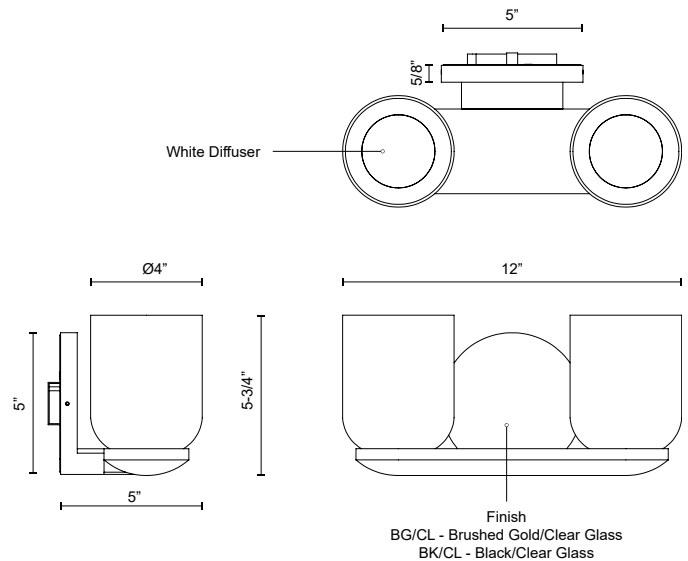

CEDAR VL52512

WALL

PROJECT

Brushed Gold/Clear

Black/Clear

SPECIFICATION DETAILS

Fixture Dimensions	W12" x H5-3/4" x E5"
Light Source	DC LED WITH DRIVER
Wattage	21W
Total Lumens	1785lm
Delivered Lumens	1275lm*
Voltage	120V
Color Temperature	3000K
CRI (Ra)	90CRI
Optional Color Temps	2700K - 5000K Available, Minimum Order Quantities Apply
LED Rated Life	50,000 hours
Dimming	100% - 10%, TRIAC or ELV Dimmer (Not Included)
Diffuser Details	White Diffuser (interior)
Glass Details	Clear Glass (exterior)
Location	Damp
Illumination Direction	Up or Down
Mounting Style	Up or Down
CEC Title 24 JA8	Yes, JA8-2022
Canopy Dimensions	W5" x H5" x E5/8"
Paint Finish	BG02; BK02;

* For custom options, consult factory for details.

* For warranty information, please visit www.kuzcolighting.com/warranty

DESCRIPTION

The charming Cedar Collection is filled with whimsical frosted glass diffusers resting inside clear glass shades. This versatile family includes a variety of different mounting options that can be mounted up, down, horizontally, or vertically. The metal base details offer a nice rigidity that compliments the soft curves found on the rest of the piece and are available in two finishes.

KUZCO

CANADA: 19054 28TH AVENUE - SURREY, BC V3Z 6M3

USA: 3035 E. LONE MOUNTAIN ROAD - LAS VEGAS, NV 89081

WWW.KUZCOLIGHTING.COM

© 2023 KUZCO LIGHTING. ALL RIGHTS RESERVED.

COMMENT