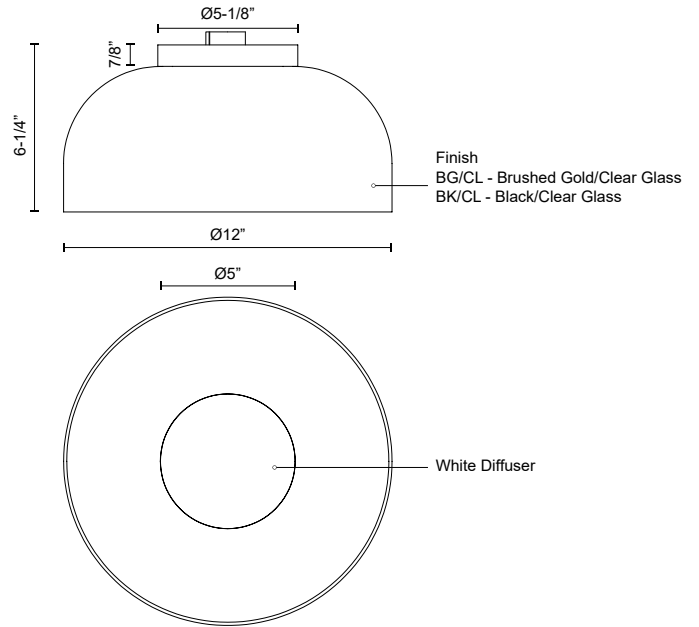

CEDAR
FM52512
 FLUSH MOUNT

PROJECT

FM52512-BG/CL
 Brushed Gold/Clear

FM52512-BK/CL
 Black/Clear

SPECIFICATION DETAILS

Fixture Dimensions	D12" x H6-1/4"
Light Source	DC LED WITH DRIVER
Wattage	13W
Total Lumens	1360lm
Delivered Lumens	1036lm
Voltage	120V
Color Temperature	3000K
CRI (Ra)	90CRI
Optional Color Temps	2700K - 5000K Available, Minimum Order Quantities Apply
LED Rated Life	50,000 hours
Dimming	100% - 10%, TRIAC or ELV Dimmer (Not Included)
Diffuser Details	White Diffuser (interior)
Glass Details	Clear Glass (exterior)
Location	Damp
CEC Title 24 JA8	Yes, JA8-2022
Illumination Direction	Down
Canopy Dimensions	D5-1/8" x H7/8"
Paint Finish	BG01; BK02;

* For custom options, consult factory for details.

* For warranty information, please visit www.kuzcolighting.com/warranty

DESCRIPTION

The charming Cedar Collection is filled with whimsical frosted glass diffusers resting inside clear glass shades. This versatile family includes a variety of different mounting options that can be mounted up, down, horizontally, or vertically. The metal base details offer a nice rigidity that compliments the soft curves found on the rest of the piece and are available in two finishes.