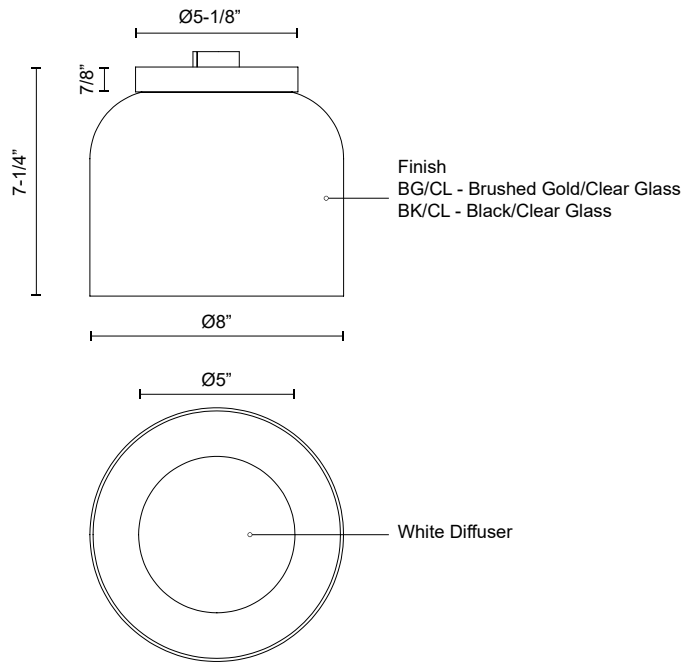

CEDAR
FM52508
 FLUSH MOUNT

PROJECT

FM52508-BG/CL
 Brushed Gold/Clear

FM52508-BK/CL
 Black/Clear

SPECIFICATION DETAILS

Fixture Dimensions	D8" x H7-1/4"
Light Source	DC LED WITH DRIVER
Wattage	13W
Total Lumens	1360lm
Delivered Lumens	993lm
Voltage	120V
Color Temperature	3000K
CRI (Ra)	90CRI
Optional Color Temps	2700K - 5000K Available, Minimum Order Quantities Apply
LED Rated Life	50,000 hours
Dimming	100% - 10%, TRIAC or ELV Dimmer (Not Included)
Diffuser Details	White Diffuser (interior)
Glass Details	Clear Glass (exterior)
Location	Damp
CEC Title 24 JA8	Yes, JA8-2022
Illumination Direction	Down
Canopy Dimensions	D5-1/8" x H7/8"

* For custom options, consult factory for details.

* For warranty information, please visit www.kuzcolighting.com/warranty

DESCRIPTION

The charming Cedar Collection is filled with whimsical frosted glass diffusers resting inside clear glass shades. This versatile family includes a variety of different mounting options that can be mounted up, down, horizontally, or vertically. The metal base details offer a nice rigidity that compliments the soft curves found on the rest of the piece and are available in two finishes.