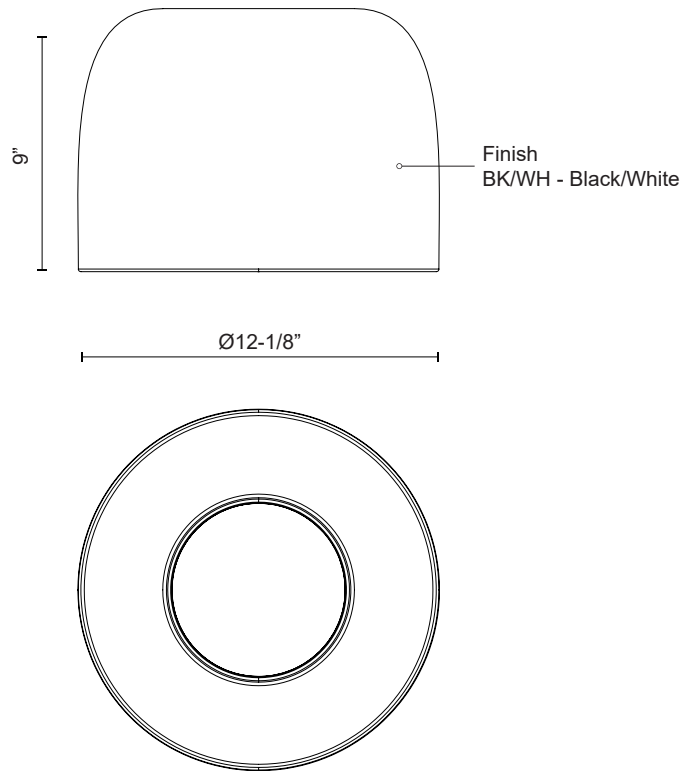

CAYNE FM44912

JUNE 2022 PRODUCTS

PROJECT

FM44912-BK/WH
Black/White

SPECIFICATION DETAILS

Fixture Dimensions	D12-1/8" x H9"
Light Source	AC LED Module
Wattage	17W
Total Lumens	1280lm
Delivered Lumens	713lm
Voltage	120V
Color Temperature	3000K
CRI (Ra)	90CRI
Optional Color Temps	2700K - 5000K Available, Minimum Order Quantities Apply
LED Rated Life	50,000 hours
Dimming	100% - 10%, ELV Dimmer (Not Included)
Diffuser Details	Acrylic diffuser
Location	Dry
CEC Title 24 JA8	Yes, JA8-2022
Paint Finish	BK02; WH01;

* For custom options, consult factory for details.

* For warranty information, please visit www.kuzcolighting.com/warranty

DESCRIPTION

The Cayne is inspired by the classic form of pottery. With a forged metal body and ample illumination, this collection is the perfect addition to any size space. Available in a trendy duo-toned Matte Black (outside) and White (inside).