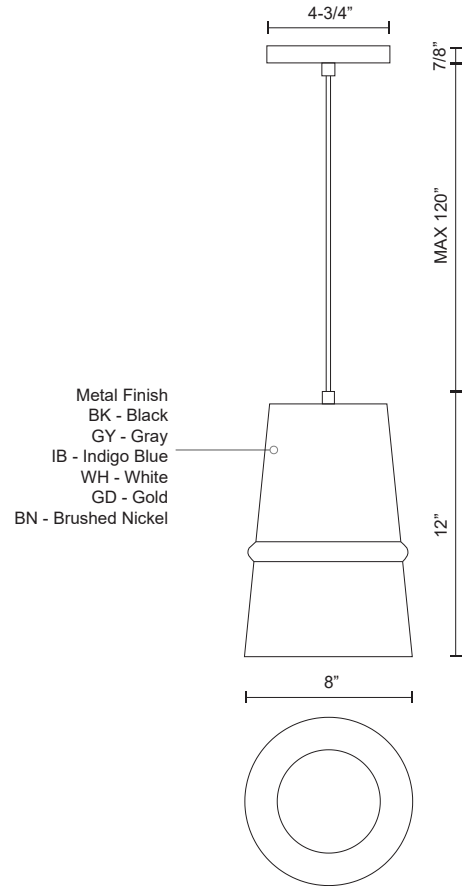

**CASTOR
492208
PENDANTS**

PROJECT

492208-BK
Black

492208-BN
Brushed Nickel

492208-GY
Gray

492208-GD
Gold

492208-IB
Indigo Blue

492208-WH
White

SPECIFICATION DETAILS

Fixture Dimensions	D8" x H12"
Lamp Type	Incandescent, Medium Base
Wattage	1 x 60W
Voltage	120V
Shade Details	Spun Aluminum Shade
Adjustable	Yes
Wire Length	120" Max
Wire Type	BK, BN, IB, GY, GD - Black Braided Cord; WH - White Braided Cord;
Minimum Hang Height	16"
Sloped Ceiling Adaptable	Yes
Location	Dry
Bulbs Included	No
Canopy Dimensions	D4-3/4" x H7/8"
Paint Finish	BK02; GY01; IB01; WH02;

* For custom options, consult factory for details.

* For warranty information, please visit www.kuzcolighting.com/warranty

DESCRIPTION

Single-lamp pendant with conical aluminum shade showcasing powder-coated finishes against a matte white interior. Exterior shade colors are black, gray, white or blue. Metallic exterior options are brushed nickel or gold. Suspended by cloth cable