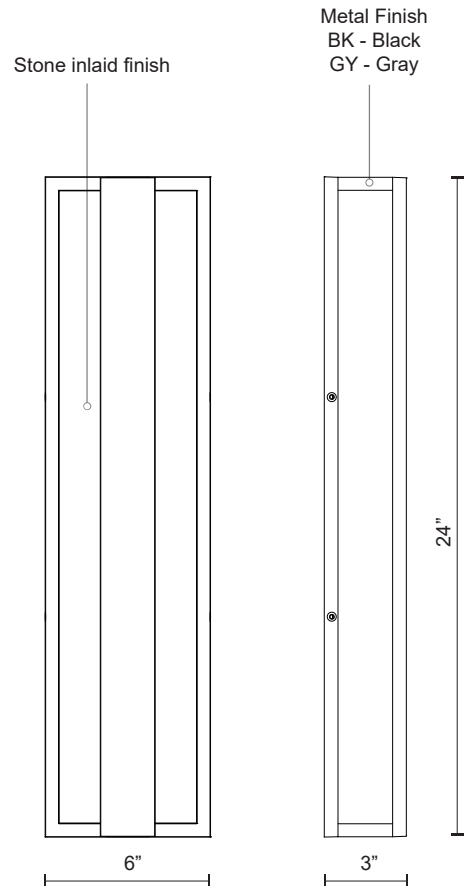

CASPIAN EW6824

WALL

PROJECT

EW6824-BK
Black

EW6824-GY
Gray

SPECIFICATION DETAILS

Fixture Dimensions	W6" x H24" x E3"
Light Source	AC LED Module
Wattage	31W
Total Lumens	2400lm
Delivered Lumens	BK-494lm; GY-539lm;
Voltage	120V
Color Temperature	3000K
CRI (Ra)	90CRI
Optional Color Temps	2700K - 5000K Available, Minimum Order Quantities Apply
LED Rated Life	50,000 hours
Dimming	100% - 10%, ELV Dimmer (Not Included)
Diffuser Details	Frosted PC Diffuser
ADA Compliant	Yes
Location	Wet
Illumination Direction	Backlit
Mounting Style	All Orientation; Wall;
Paint Finish	BK02; GY01;

* For custom options, consult factory for details.

* For warranty information, please visit www.kuzcolighting.com/warranty

DESCRIPTION

Stone elements and metal join together, resulting in masculine elegance. This exterior wall light consists of a 24 inch long metal rectangle with a stone inlay that is flush against the mounting plane, then another slim metal rectangle is suspended just atop of it. LED glow flows from the concealed inner surface. Caspian is suitable for exterior use. Chose from black or gray metal finishes.