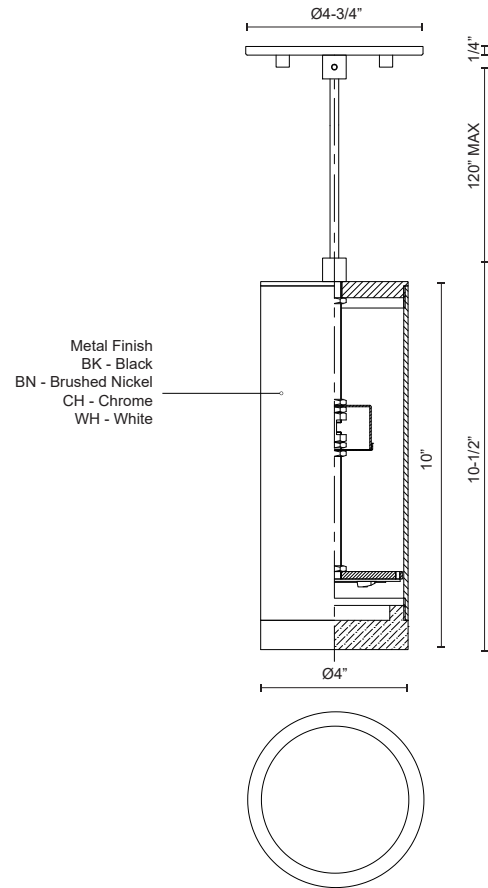

CAMEO 401432-LED

PENDANTS

PROJECT

401432BK-LED
Black

401432BN-LED
Brushed Nickel

401432WH-LED
White

401432CH-LED
Chrome

SPECIFICATION DETAILS

Fixture Dimensions	D4" x H10"
Light Source	AC LED Module
Wattage	11W
Total Lumens	800lm
Delivered Lumens	CH-520lm
Voltage	120V
Color Temperature	3000K
CRI (Ra)	90CRI
Optional Color Temps	2700K - 5000K Available, Minimum Order Quantities Apply
LED Rated Life	50,000 hours
Dimming	100% - 10%, ELV Dimmer (Not Included)
Diffuser Details	Frosted acrylic diffuser
Adjustable	Yes
Wire Length	120" Max
Wire Type	Clear SVT Cord
Minimum Hang Height	12"
Sloped Ceiling Adaptable	Yes
Location	Dry
CEC Title 24 JA8	Yes, JA8-2022
Canopy Dimensions	D4-3/4" x H1/4"
Paint Finish	BK01; BN01; CH01; WH01;

* For custom options, consult factory for details.

* For warranty information, please visit www.kuzcolighting.com/warranty

DESCRIPTION

Single LED cylinder shaped pendant with clear crystal disc. Equipped with our powerful 120V AC LED technology, with metal details in white, black, brushed nickel or chrome finish. Round canopy matches the selected finish.