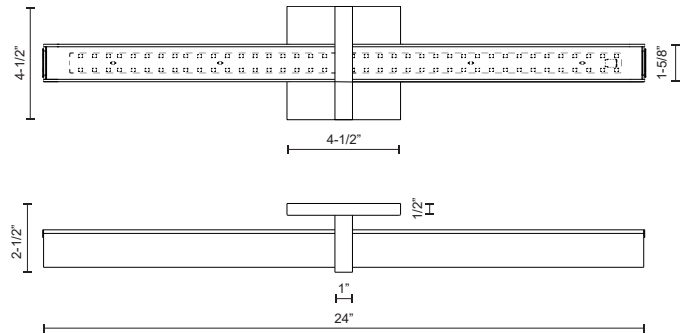

CAMDEN VL17324

VANITY

PROJECT

DESCRIPTION

Inspired by steel construction beams the round opal tube contrasts with the perpendicular metal planes of the wall mount. The cylindrical LED light intersects and is captured by the thin rectangular projection, spreading the illuminance further from the surface. The complementary geometric forms produce a subdued yet decorative effect.

SPECIFICATION DETAILS

Fixture Dimensions	W24" x H4-1/2" x E2-1/2"
Light Source	AC LED Module
Wattage	31W
Total Lumens	2400lm
Delivered Lumens	CH-1800lm
Voltage	120V
Color Temperature	3000K
CRI (Ra)	90CRI
Optional Color Temps	2700K - 5000K Available, Minimum Order Quantities Apply
LED Rated Life	50,000 hours
Dimming	100% - 10%, ELV Dimmer (Not Included)
Glass Details	Opal Glass
ADA Compliant	Yes
Location	Damp
Mounting Style	All Orientation; Wall;
Canopy Dimensions	W4-1/2" x H4-1/2" x E1/2"
Paint Finish	CH01
Finish Option(s)	Chrome

* For custom options, consult factory for details.

* For warranty information, please visit www.kuzcolighting.com/warranty

KUZCO

CANADA: 19054 28TH AVENUE - SURREY, BC V3Z 6M3

USA: 3035 E. LONE MOUNTAIN ROAD - LAS VEGAS, NV 89081

WWW.KUZCOLIGHTING.COM

© 2018 KUZCO LIGHTING. ALL RIGHTS RESERVED.

COMMENT