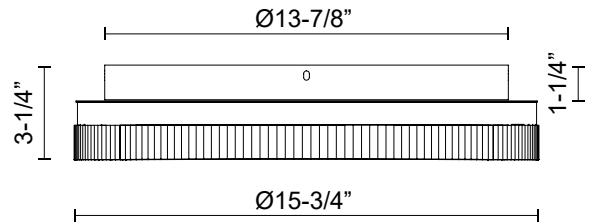

CALIX
FM45316
FLUSH MOUNT

PROJECT

SPECIFICATION DETAILS

Fixture Dimensions	D15-3/4" x H3-1/4"
Light Source	LED with DC Driver
Wattage	28W
Total Lumens	2380lm
Delivered Lumens	BG-1986lm (@3000K) | 2178lm (@3500K) | 2091lm (@4000K); BK-1786lm (@3000K) | 1967lm (@3500K) | 1885lm (@4000K);
Voltage	120V
Color Temperature	Selectable CCT 3000K/3500K/4000K/
CRI (Ra)	90CRI
LED Rated Life	50,000 hours
Dimming	100% - 10%, TRIAC or ELV Dimmer (Not Included)
Diffuser Details	White Acrylic (interior)
Glass Details	Clear Ribbed PC (Exterior)
Location	Dry
Illumination Direction	Down
Canopy Dimensions	D13-7/8" x H1-1/4"
CEC Title 24 JA8	Yes, JA8-2022
Paint Finish	BG01; BK02;

* For custom options, consult factory for details.

* For warranty information, please visit www.kuzcolighting.com/warranty

DESCRIPTION

The Calix Collection was created for those who like to be in control. Each flush mount has an integrated internal switch that allows complete control between three different color temperatures. That way, you can easily transition from cool working light to a warm, welcoming glow for entertaining or relaxing. The unique ribbed polycarbonate diffuser gives the piece depth and allure that blends well with all modern décor. Available in Brushed Gold and Powder-Coated Black.

KUZCO

CANADA: 19054 28TH AVENUE - SURREY, BC V3Z 6M3
USA: 3035 E. LONE MOUNTAIN ROAD - LAS VEGAS, NV 89081

WWW.KUZCOLIGHTING.COM

© 2023 KUZCO LIGHTING. ALL RIGHTS RESERVED.

COMMENT