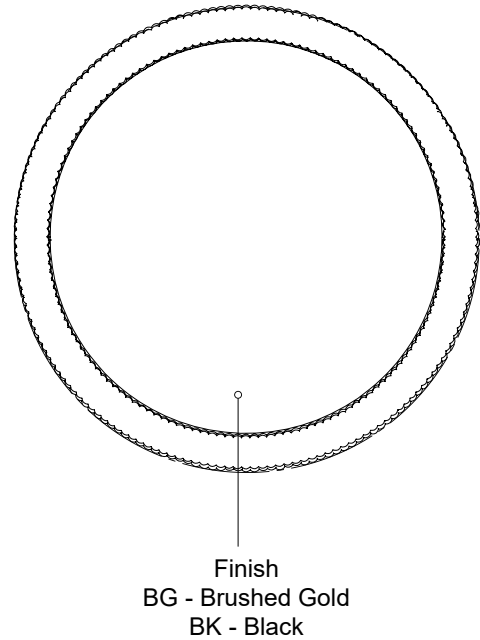

CALIX
FM45316
 FLUSH MOUNT

PROJECT

FM45316-BG
Brushed Gold

FM45316-BK
Black

SPECIFICATION DETAILS

Fixture Dimensions	D15-3/4" x H3-1/4"
Light Source	LED with DC Driver
Wattage	28W
Total Lumens	2380lm
Delivered Lumens	BG-1986lm (@3000K) 2178lm (@3500K) 2091lm (@4000K); BK-1786lm (@3000K) 1967lm (@3500K) 1885lm (@4000K);
Voltage	120V
Color Temperature	Selectable CCT 3000K/3500K/4000K/
CRI (Ra)	90CRI
LED Rated Life	50,000 hours
Dimming	100% - 10%, TRIAC or ELV Dimmer (Not Included)
Diffuser Details	White Acrylic (interior)
Glass Details	Clear Ribbed PC (Exterior)
Location	Dry
Illumination Direction	Down
Canopy Dimensions	D13-7/8" x H1-1/4"
CEC Title 24 JA8	Yes, JA8-2022
Paint Finish	BG01; BK02;

* For custom options, consult factory for details.

* For warranty information, please visit www.kuzcolighting.com/warranty

DESCRIPTION

The Calix Collection was created for those who like to be in control. Each flush mount has an integrated internal switch that allows complete control between three different color temperatures. That way, you can easily transition from cool working light to a warm, welcoming glow for entertaining or relaxing. The unique ribbed polycarbonate diffuser gives the piece depth and allure that blends well with all modern décor. Available in Brushed Gold and Powder-Coated Black.