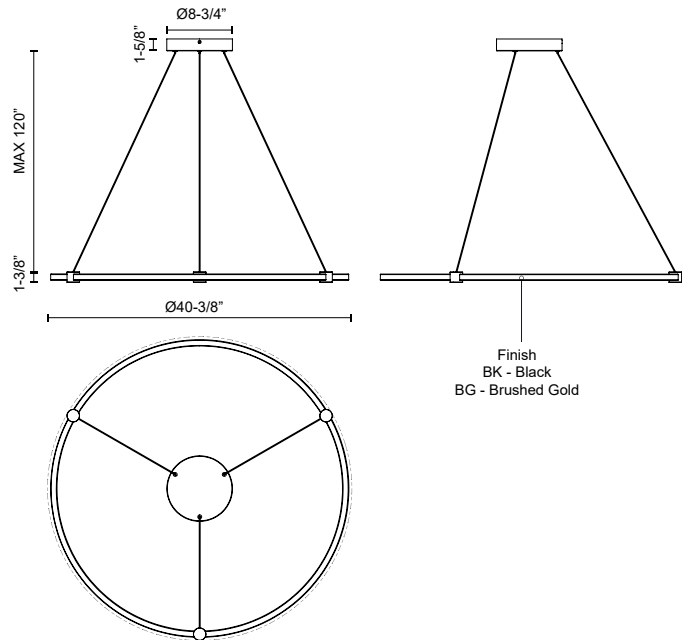

BRUNI PD24748

PENDANTS

PROJECT

SPECIFICATION DETAILS

Fixture Dimensions	D40-3/8" x H1-3/8"
Light Source	LED with DC Driver
Wattage	53W
Total Lumens	3570lm
Delivered Lumens	BG-3593lm; BK-3663lm;
Voltage	120V
Color Temperature	3000K
CRI (Ra)	90CRI
Optional Color Temps	2700K - 5000K Available, Minimum Order Quantities Apply
LED Rated Life	50,000 hours
Dimming	100% - 10%, TRIAC or ELV Dimmer (Not Included)
Diffuser Details	Clear Acrylic Exterior/White Silicone Interior
Adjustable	Yes
Wire Length	120" Max
Wire Type	Black
Minimum Hang Height	20"
Sloped Ceiling Adaptable	Yes
Location	Dry
Illumination Direction	Up/Down
Canopy Dimensions	D8-3/4" x H1-5/8"

* For custom options, consult factory for details.

* For warranty information, please visit www.kuzcolighting.com/warranty

DESCRIPTION

The Bruni Collection answers many requests for classic, modern shapes combined with ample lighting. These completely adjustable rings allow for completely customized styling that's all your own. Available in two sophisticated finishes, the acrylic ribbed texture of each circular lamp provides sufficient lighting for even the darkest rooms in your home

KUZCO

CANADA: 19054 28TH AVENUE - SURREY, BC V3Z 6M3

USA: 3035 E. LONE MOUNTAIN ROAD - LAS VEGAS, NV 89081

WWW.KUZCOLIGHTING.COM

© 2023 KUZCO LIGHTING. ALL RIGHTS RESERVED.

COMMENT