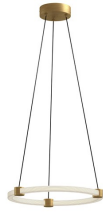

BRUNI PD24716

PENDANTS

PROJECT

PD24716-BK
Black

PD24716-BG
Brushed Gold

SPECIFICATION DETAILS

Fixture Dimensions	D16-1/2" x H1-3/8"
Light Source	LED with DC Driver
Wattage	22W
Total Lumens	1785lm
Delivered Lumens	BG-1315lm; BK-1375lm;
Voltage	120V
Color Temperature	3000K
CRI (Ra)	90CRI
Optional Color Temps	2700K - 5000K Available, Minimum Order Quantities Apply
LED Rated Life	50,000 hours
Dimming	100% - 10%, TRIAC or ELV Dimmer (Not Included)
Diffuser Details	Clear Acrylic Exterior/White Silicone Interior
Adjustable	Yes
Wire Length	120" Max
Wire Type	Black
Minimum Hang Height	9"
Sloped Ceiling Adaptable	Yes
Location	Dry
Illumination Direction	Up/Down
Canopy Dimensions	D5-1/8" x H1-1/2"

* For custom options, consult factory for details.

* For warranty information, please visit www.kuzcolighting.com/warranty

DESCRIPTION

The Bruni Collection answers many requests for classic, modern shapes combined with ample lighting. These completely adjustable rings allow for completely customized styling that's all your own. Available in two sophisticated finishes, the acrylic ribbed texture of each circular lamp provides sufficient lighting for even the darkest rooms in your home