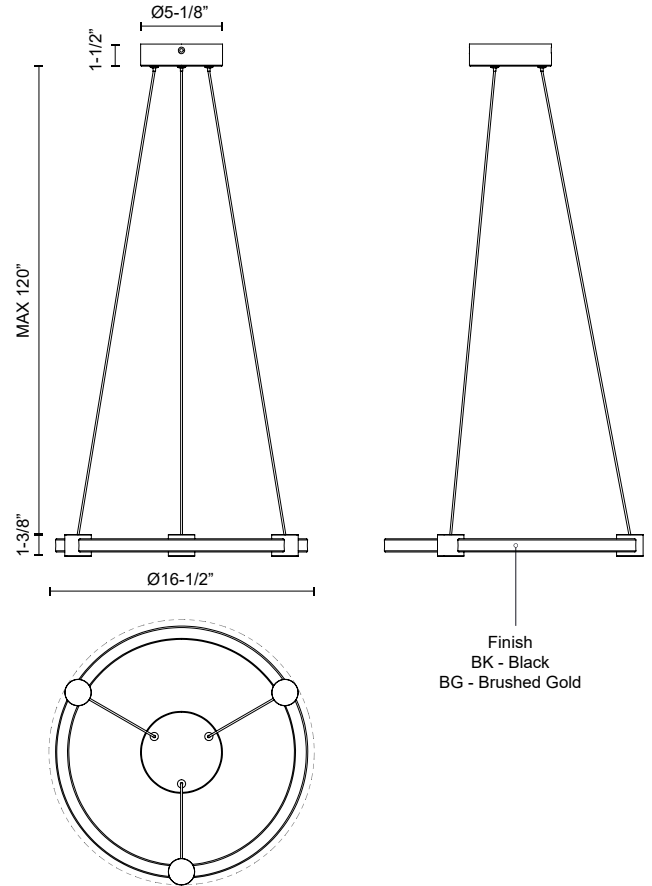

BRUNI PD24716

PENDANTS

PROJECT

SPECIFICATION DETAILS

Fixture Dimensions	D16-1/2" x H1-3/8"
Light Source	LED with DC Driver
Wattage	22W
Total Lumens	1785lm
Delivered Lumens	BG-1315lm; BK-1375lm;
Voltage	120V
Color Temperature	3000K
CRI (Ra)	90CRI
Optional Color Temps	2700K - 5000K Available, Minimum Order Quantities Apply
LED Rated Life	50,000 hours
Dimming	100% - 10%, TRIAC or ELV Dimmer (Not Included)
Diffuser Details	Clear Acrylic Exterior/White Silicone Interior
Adjustable	Yes
Wire Length	120" Max
Wire Type	Black
Minimum Hang Height	9"
Sloped Ceiling Adaptable	Yes
Location	Dry
Illumination Direction	Up/Down
Canopy Dimensions	D5-1/8" x H1-1/2"

* For custom options, consult factory for details.

* For warranty information, please visit www.kuzcolighting.com/warranty

DESCRIPTION

The Bruni Collection answers many requests for classic, modern shapes combined with ample lighting. These completely adjustable rings allow for completely customized styling that's all your own. Available in two sophisticated finishes, the acrylic ribbed texture of each circular lamp provides sufficient lighting for even the darkest rooms in your home

KUZCO

CANADA: 19054 28TH AVENUE - SURREY, BC V3Z 6M3

USA: 3035 E. LONE MOUNTAIN ROAD - LAS VEGAS, NV 89081

WWW.KUZCOLIGHTING.COM

© 2023 KUZCO LIGHTING. ALL RIGHTS RESERVED.

COMMENT