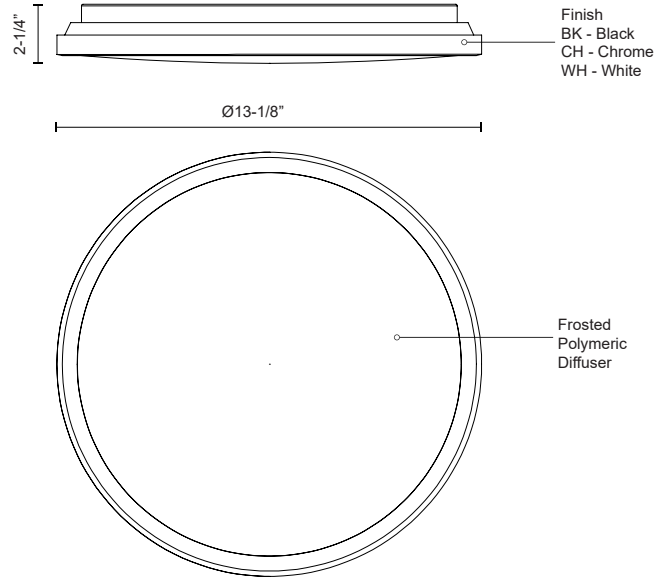

BROOK
FM43313
 FLUSH MOUNT

PROJECT

FM43313-CH
 Chrome

FM43313-BK
 Black

FM43313-WH
 White

SPECIFICATION DETAILS

Fixture Dimensions	D13-1/8" x H2-1/4"
Light Source	AC LED Module
Wattage	26W
Total Lumens	2040lm
Delivered Lumens	CH-1330lm
Voltage	120V
Color Temperature	3000K
CRI (Ra)	90CRI
Optional Color Temps	2700K - 5000K Available, Minimum Order Quantities Apply
LED Rated Life	50,000 hours
Dimming	100% - 10%, ELV Dimmer (Not Included)
Diffuser Details	Frosted acrylic diffuser
Location	Dry
Mounting Style	All Orientation; Ceiling and Wall;
CEC Title 24 JA8	Yes, JA8-2022
Energy Star Certified	CH - Energy Star Compliant
Paint Finish	BK01; CH01; WH01;

* For custom options, consult factory for details.

* For warranty information, please visit www.kuzcolighting.com/warranty

DESCRIPTION

Circular steel base with polymeric body, frosted acrylic lens. Available in chrome, black or white finish.