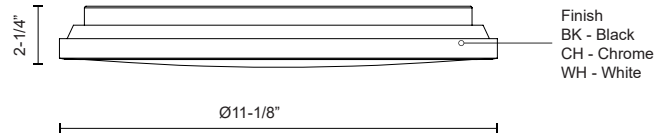

**BROOK
FM43311**
FLUSH MOUNT

PROJECT

FM43311-CH
Chrome

FM43311-BK
Black

FM43311-WH
White

SPECIFICATION DETAILS

Fixture Dimensions	D11-1/8" x H2-1/4"
Light Source	AC LED Module
Wattage	17W
Total Lumens	1355lm
Delivered Lumens	CH-800lm
Voltage	120V
Color Temperature	3000K
CRI (Ra)	90CRI
Optional Color Temps	2700K - 5000K Available, Minimum Order Quantities Apply
LED Rated Life	50,000 hours
Dimming	100% - 10%, ELV Dimmer (Not Included)
Diffuser Details	Frosted acrylic diffuser
Location	Dry
Mounting Style	All Orientation; Ceiling and Wall;
CEC Title 24 JA8	Yes, JA8-2022
Energy Star Certified	CH - Energy Star Compliant
Paint Finish	BK01; CH01; WH01;

* For custom options, consult factory for details.

* For warranty information, please visit www.kuzcolighting.com/warranty

DESCRIPTION

Circular steel base with polymeric body, frosted acrylic lens. Available in chrome, black or white finish.