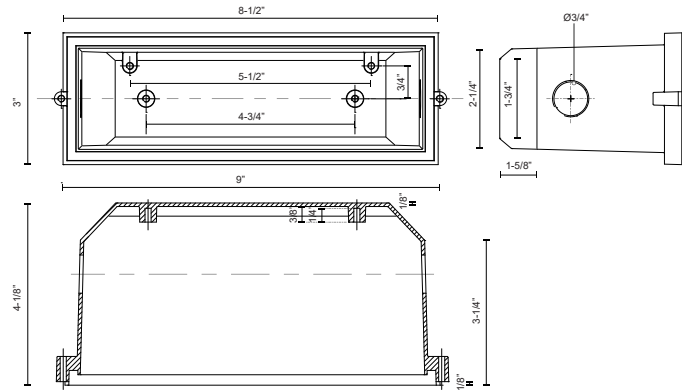

**BRISTOL
ER9410-CBOX
STEP LIGHTS**

PROJECT

DESCRIPTION

Die cast wet location back box compatible with the ER7110 and ER9410.

SPECIFICATION DETAILS

Fixture Dimensions	W9" x H3" x E4-1/8"
Location	Wet

* For custom options, consult factory for details.
* For warranty information, please visit www.kuzcolighting.com/warranty