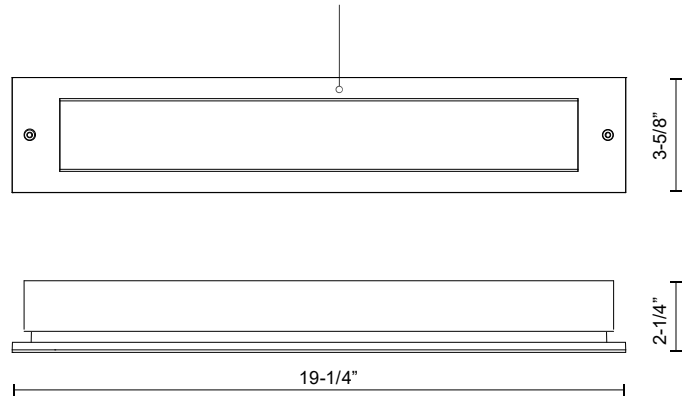

**BRISTOL
ER9420
STEP LIGHTS**

PROJECT

SPECIFICATION DETAILS

Fixture Dimensions	W19-1/4" x H3-5/8" x E2-1/4"
Light Source	AC LED Module
Wattage	16W
Total Lumens	1200lm
Delivered Lumens	BK-885lm; GY-935lm;
Voltage	120V
Color Temperature	3000K
CRI (Ra)	90CRI
Optional Color Temps	2700K - 5000K Available, Minimum Order Quantities Apply
LED Rated Life	50,000 hours
Dimming	100% - 10%, ELV Dimmer (Not Included)
Glass Details	Frosted Glass
Back Box Details	ER9420-CBOX(Wet Location)(Sold Separately); ER9420-MBOX(Dry Location)(Sold Separately);
ADA Compliant	Yes
Location	Wet
Illumination Direction	Footlight Illumination
Paint Finish	BK02; GY01;

* For custom options, consult factory for details.

* For warranty information, please visit www.kuzcolighting.com/warranty

DESCRIPTION

This 20 inch long exterior recessed light is simple and beautiful. The rectangular die-cast aluminum housing acts as a border for the rectangle of LED light. Bristol's polymeric diffuser ensures you never have hot spots of light. Use in both exterior and interior locations. Requires either back-box with fixture ER9420-MBOX (Dry Location) or ER9420-CBOX (Wet Location). Back-box sold separately.

Metal Finish
GY - Gray
BK - Black

KUZCO

CANADA: 19054 28TH AVENUE - SURREY, BC V3Z 6M3
USA: 3035 E. LONE MOUNTAIN ROAD - LAS VEGAS, NV 89081

WWW.KUZCOLIGHTING.COM

© 2017 KUZCO LIGHTING. ALL RIGHTS RESERVED.

COMMENT