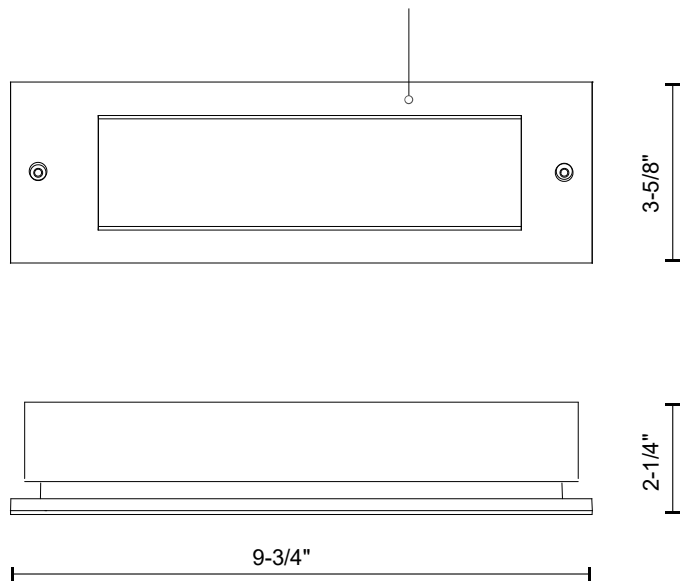

SPECIFICATION DETAILS

Fixture Dimensions	W9-3/4" x H3-5/8" x E2-1/4"
Light Source	AC LED Module
Wattage	9W
Total Lumens	600lm
Delivered Lumens	BK-404lm; GY-428lm;
Voltage	120V
Color Temperature	3000K
CRI (Ra)	90CRI
Optional Color Temps	2700K - 5000K Available, Minimum Order Quantities Apply
LED Rated Life	50,000 hours
Dimming	100% - 10%, ELV Dimmer (Not Included)
Glass Details	Frosted Glass
Back Box Details	ER9410-CBOX(Wet Location)(Sold Separately); ER9410-MBOX(Dry Location)(Sold Separately);
ADA Compliant	Yes
Location	Wet
Illumination Direction	Footlight Illumination
Paint Finish	BK02; GY01;

* For custom options, consult factory for details.

* For warranty information, please visit www.kuzcolighting.com/warranty

DESCRIPTION

This 10 inch long exterior recessed light is simple and beautiful. The rectangular die-cast aluminum housing acts as a border for the rectangle of LED light. Bristol's polymeric diffuser ensures you never have hot spots of light. Use in both exterior and interior locations. Requires either back-box with fixture ER9410-MBOX (Dry Location) or ER9410-CBOX (Wet Location). Back-box sold separately.

Metal Finish
GY - Gray
BK - Black

COMMENT