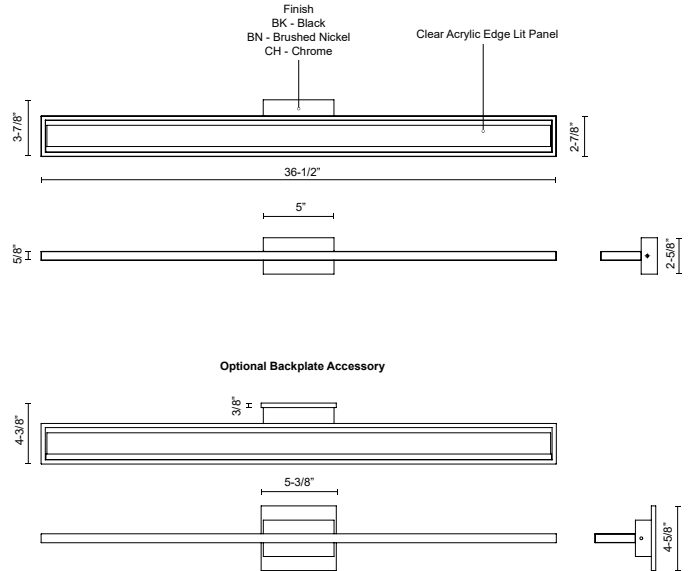

BRIO VL63636

VANITY

PROJECT

DESCRIPTION

Angular, clean lines define the Brio Vanity Collection. Rectangular forms forged in metallic Black, Brushed Nickel and Chrome finishes illuminate with ample light circulating the frame.

SPECIFICATION DETAILS

Fixture Dimensions	W36-1/2" x H2-5/8" x E3-7/8"
Light Source	LED with DC Driver
Wattage	33W
Total Lumens	2295lm
Delivered Lumens	CH-1630lm
Voltage	120V
Color Temperature	3000K
CRI (Ra)	90CRI
Optional Color Temps	2700K - 5000K Available, Minimum Order Quantities Apply
LED Rated Life	50,000 hours
Dimming	100% - 10%, TRIAC or ELV Dimmer (Not Included)
Diffuser Details	Acrylic Light Guide
ADA Compliant	Yes
Location	Damp
Illumination Direction	Up and Down
Mounting Style	All Orientation; Wall;
CEC Title 24 JA8	Yes, JA8-2022
Canopy Dimensions	W5-3/8" x H4-5/8" x E3/8"
Paint Finish	BK02; BN01; CH01;

* For custom options, consult factory for details.

* For warranty information, please visit www.kuzcolighting.com/warranty

Optional Backplate Accessory