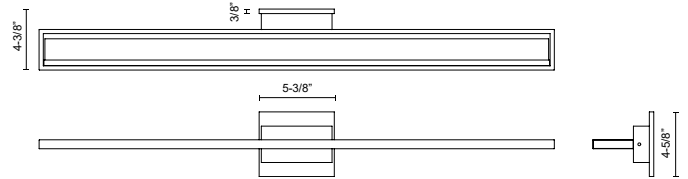

KUZCO

CANADA: 19054 28TH AVENUE - SURREY, BC V3Z 6M3

USA: 3035 E. LONE MOUNTAIN ROAD - LAS VEGAS, NV 89081

WWW.KUZCOLIGHTING.COM

© 2021 KUZCO LIGHTING. ALL RIGHTS RESERVED.

COMMENT