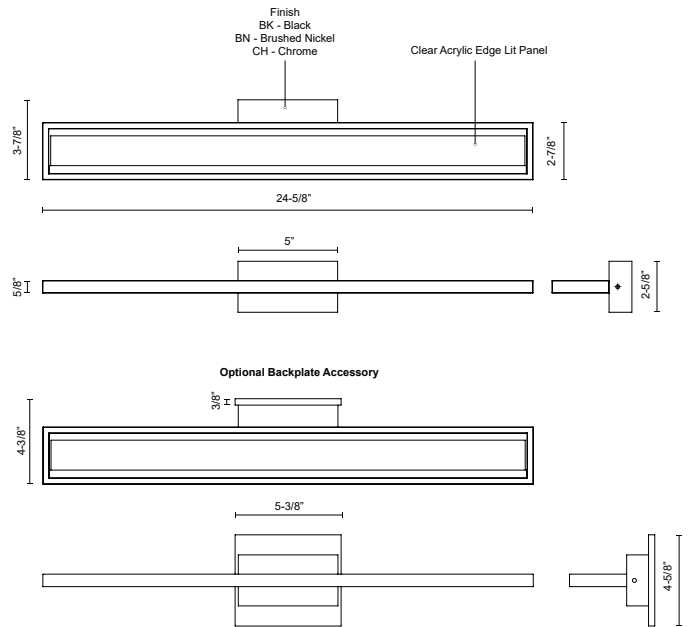

BRIO VL63624

VANITY

PROJECT

DESCRIPTION

Angular, clean lines define the Brio Vanity Collection. Rectangular forms forged in metallic Black, Brushed Nickel and Chrome finishes illuminate with ample light circulating the frame.

SPECIFICATION DETAILS

Fixture Dimensions	W24-5/8" x H2-5/8" x E3-7/8"
Light Source	LED with DC Driver
Wattage	22W
Total Lumens	1530lm
Delivered Lumens	BN-923lm
Voltage	120V
Color Temperature	3000K
CRI (Ra)	90CRI
Optional Color Temps	2700K - 5000K Available, Minimum Order Quantities Apply
LED Rated Life	50,000 hours
Dimming	100% - 10%, TRIAC or ELV Dimmer (Not Included)
Diffuser Details	Acrylic Light Guide
ADA Compliant	Yes
Location	Damp
Illumination Direction	Up and Down
Mounting Style	All Orientation; Wall;
CEC Title 24 JA8	Yes, JA8-2022
Energy Star Certified	Energy Star Compliant
Canopy Dimensions	W5-3/8" x H4-5/8" x E3/8"
Paint Finish	BK02; BN01; CH01;

* For custom options, consult factory for details.

* For warranty information, please visit www.kuzcolighting.com/warranty

KUZCO

CANADA: 19054 28TH AVENUE - SURREY, BC V3Z 6M3

USA: 3035 E. LONE MOUNTAIN ROAD - LAS VEGAS, NV 89081

WWW.KUZCOLIGHTING.COM

© 2021 KUZCO LIGHTING. ALL RIGHTS RESERVED.

COMMENT