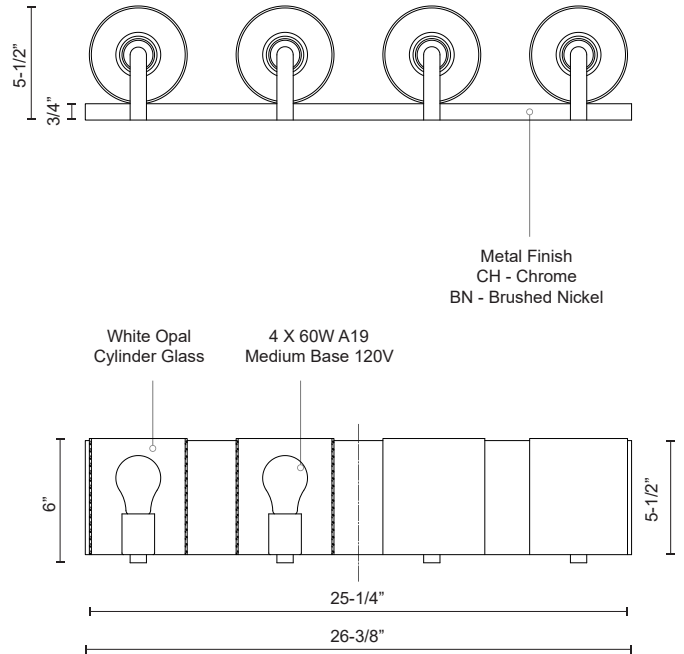

BRIDGEWATER
70234
VANITY

PROJECT

70234BN
 Brushed Nickel

70234CH
 Chrome

SPECIFICATION DETAILS

Fixture Dimensions	W25-1/4" x H6" x E5-1/2"
Lamp Type	Incandescent, A19, Medium Base
Wattage	4 x 60W
Voltage	120V
Glass Details	Opal Glass
Location	Damp
Bulbs Included	No
Paint Finish	BN01; CH01;

* For custom options, consult factory for details.
 * For warranty information, please visit www.kuzcolighting.com/warranty

DESCRIPTION

Four lamp vanity with white opal cylinder glass with your choice of brushed nickel or chrome metal details.