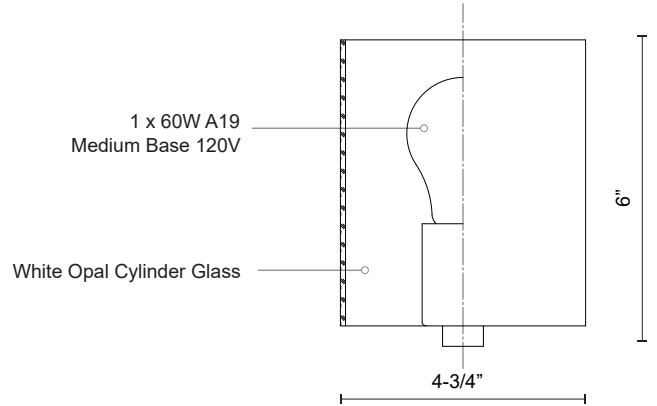

BRIDGEWATER 70231

VANITY

PROJECT

SPECIFICATION DETAILS

Fixture Dimensions	W4-3/4" x H6" x E5-1/2"
Lamp Type	Incandescent, A19, Medium Base
Wattage	1 x 60W
Voltage	120V
Glass Details	Opal Glass
Location	Damp
Bulbs Included	No
Canopy Dimensions	W4-3/4" x H5-1/2" x E3/4"
Paint Finish	BN01; CH01;

* For custom options, consult factory for details.

* For warranty information, please visit www.kuzcolighting.com/warranty

DESCRIPTION

Single lamp vanity with white opal cylinder glass with your choice of brushed nickel or chrome metal details.

KUZCO

CANADA: 19054 28TH AVENUE - SURREY, BC V3Z 6M3

USA: 3035 E. LONE MOUNTAIN ROAD - LAS VEGAS, NV 89081

WWW.KUZCOLIGHTING.COM

© 2010 KUZCO LIGHTING. ALL RIGHTS RESERVED.

COMMENT