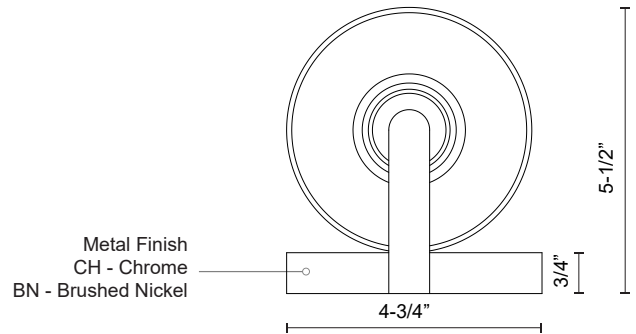

BRIDGEWATER 70231

VANITY

PROJECT

70231BN
Brushed Nickel

70231CH
Chrome

SPECIFICATION DETAILS

Fixture Dimensions	W4-3/4" x H6" x E5-1/2"
Lamp Type	Incandescent, A19, Medium Base
Wattage	1 x 60W
Voltage	120V
Glass Details	Opal Glass
Location	Damp
Bulbs Included	No
Canopy Dimensions	W4-3/4" x H5-1/2" x E3/4"
Paint Finish	BN01; CH01;

* For custom options, consult factory for details.

* For warranty information, please visit www.kuzcolighting.com/warranty

DESCRIPTION

Single lamp vanity with white opal cylinder glass with your choice of brushed nickel or chrome metal details.