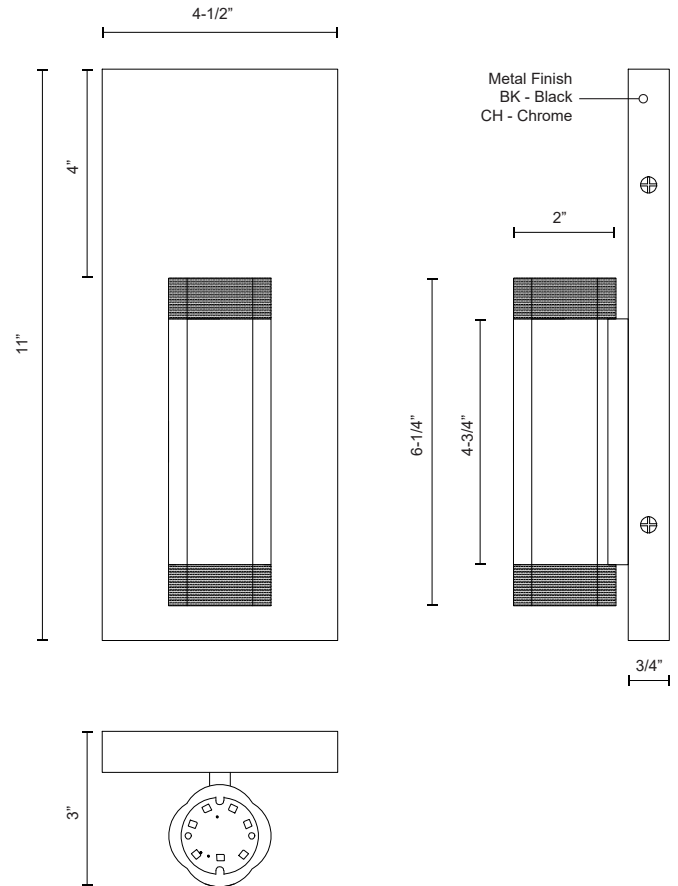

BRAZEN WS16705

WALL

PROJECT

WS16705-BK
Black

WS16705-CH
Chrome

SPECIFICATION DETAILS

Fixture Dimensions	W4-1/2" x H11" x E3"
Light Source	AC LED Module
Wattage	11W
Total Lumens	850lm
Delivered Lumens	BK-206lm; CH-228lm;
Voltage	120V
Color Temperature	3000K
CRI (Ra)	90CRI
Optional Color Temps	2700K - 5000K Available, Minimum Order Quantities Apply
LED Rated Life	50,000 hours
Dimming	100% - 10%, ELV Dimmer (Not Included)
Diffuser Details	Frosted acrylic diffuser
ADA Compliant	Yes
Location	Dry
Illumination Direction	Up and Down
Mounting Style	All Orientation; Wall;
CEC Title 24 JA8	Yes, JA8-2022
Canopy Dimensions	W4-1/2"x H11"x E3/4"
Paint Finish	BK02; CH01;

* For custom options, consult factory for details.

* For warranty information, please visit www.kuzcolighting.com/warranty

DESCRIPTION

Extruded aluminum quatrefoil lamps on rectangular wall mount. Finely textured powder-coat or plated finish. Opal diffuser caps. Up and down light. Custom options available.