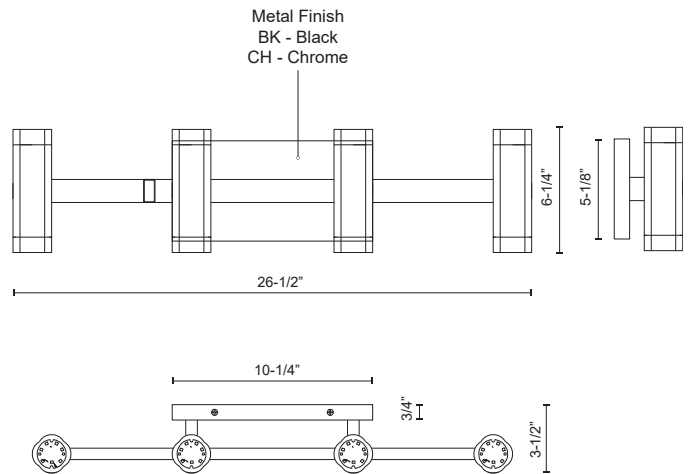

BRAZEN VL16727

VANITY

PROJECT

VL16727-BK
Black

VL16727-CH
Chrome

SPECIFICATION DETAILS

Fixture Dimensions	W26-1/2" x H6-1/4" x E3-1/2"
Light Source	AC LED Module
Wattage	44W
Total Lumens	4250lm
Delivered Lumens	CH-911lm; BK-824lm;
Voltage	120V
Color Temperature	3000K
CRI (Ra)	90CRI
Optional Color Temps	2700K - 5000K Available, Minimum Order Quantities Apply
LED Rated Life	50,000 hours
Dimming	100% - 10%, ELV Dimmer (Not Included)
Diffuser Details	Frosted acrylic diffuser
ADA Compliant	Yes
Location	Damp
Illumination Direction	Up and Down
Mounting Style	All Orientation; Wall;
CEC Title 24 JA8	Yes, JA8-2022
Canopy Dimensions	W10-1/4" x H5-1/8" x E3/4"
Paint Finish	BK02; CH01;

* For custom options, consult factory for details.

* For warranty information, please visit www.kuzcolighting.com/warranty

DESCRIPTION

Extruded aluminum quatrefoil lamps on rectangular wall mount. Finely textured powder-coat or plated finish. Opal diffuser caps. Up and down light. Custom options available.