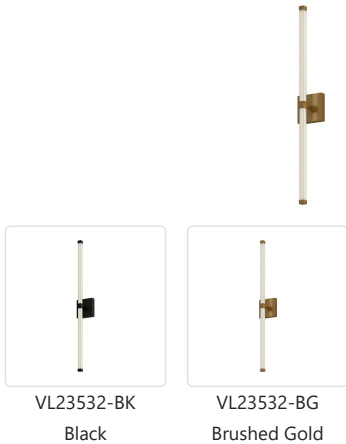

BLADE VL23532

WALL

PROJECT

DESCRIPTION

The Blade Collection is as artistic as it is functional. With its linear design and long acrylic ribbed diffusers, the entire Blade family delivers a tremendous depth of light that makes for spectacular lighting in high-traffic areas of the home. With a variety of styles and hanging options available, it's easy to create a unique lighting environment of high caliber.

SPECIFICATION DETAILS

Fixture Dimensions	W32" x H1" x E3-5/8"
Light Source	LED with DC Driver
Wattage	15W
Total Lumens	1350lm
Delivered Lumens	BG-1087lm; BK-1073lm;
Voltage	120V
Color Temperature	3000K
CRI (Ra)	90CRI
Optional Color Temps	2700K - 5000K Available, Minimum Order Quantities Apply
LED Rated Life	50,000 hours
Dimming	100% - 10%, TRIAC or ELV Dimmer (Not Included)
Diffuser Details	Clear Acrylic Exterior/White Silicone Interior
ADA Compliant	Yes
Location	Damp
Illumination Direction	Up/Down
Mounting Style	All Orientation
CEC Title 24 JA8	Yes, JA8-2022
Canopy Dimensions	W4-5/8" x H4-5/8" x E1-1/8"
Paint Finish	BG01; BK02;