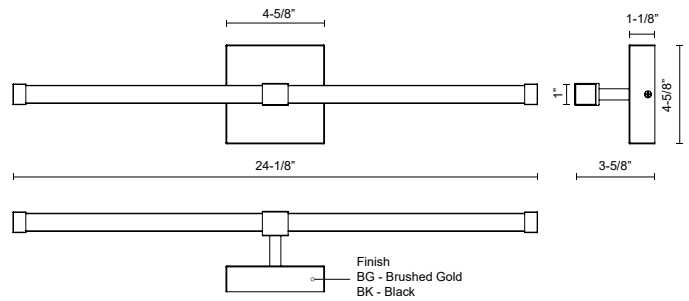

BLADE VL23524

WALL

PROJECT

SPECIFICATION DETAILS

Fixture Dimensions	W24-1/8" x H1" x E3-5/8"
Light Source	LED with DC Driver
Total Lumens	1350lm
Wattage	11W
Delivered Lumens	BG-933lm; BK-914lm;
Voltage	120V
Color Temperature	3000K
CRI (Ra)	90CRI
Optional Color Temps	2700K - 5000K Available, Minimum Order Quantities Apply
LED Rated Life	50,000 hours
Dimming	100% - 10%, TRIAC or ELV Dimmer (Not Included)
Diffuser Details	Clear Acrylic Exterior/White Silicone Interior
ADA Compliant	Yes
Location	Damp
Illumination Direction	Up/Down
Mounting Style	All Orientation
CEC Title 24 JA8	Yes, JA8-2022
Canopy Dimensions	W4-5/8" x H4-5/8" x E1-1/8"
Paint Finish	BG01; BK02;

* For custom options, consult factory for details.

* For warranty information, please visit www.kuzcolighting.com/warranty

DESCRIPTION

The Blade Collection is as artistic as it is functional. With its linear design and long acrylic ribbed diffusers, the entire Blade family delivers a tremendous depth of light that makes for spectacular lighting in high-traffic areas of the home. With a variety of styles and hanging options available, it's easy to create a unique lighting environment of high caliber.

KUZCO

CANADA: 19054 28TH AVENUE - SURREY, BC V3Z 6M3

USA: 3035 E. LONE MOUNTAIN ROAD - LAS VEGAS, NV 89081

WWW.KUZCOLIGHTING.COM

© 2023 KUZCO LIGHTING. ALL RIGHTS RESERVED.

COMMENT