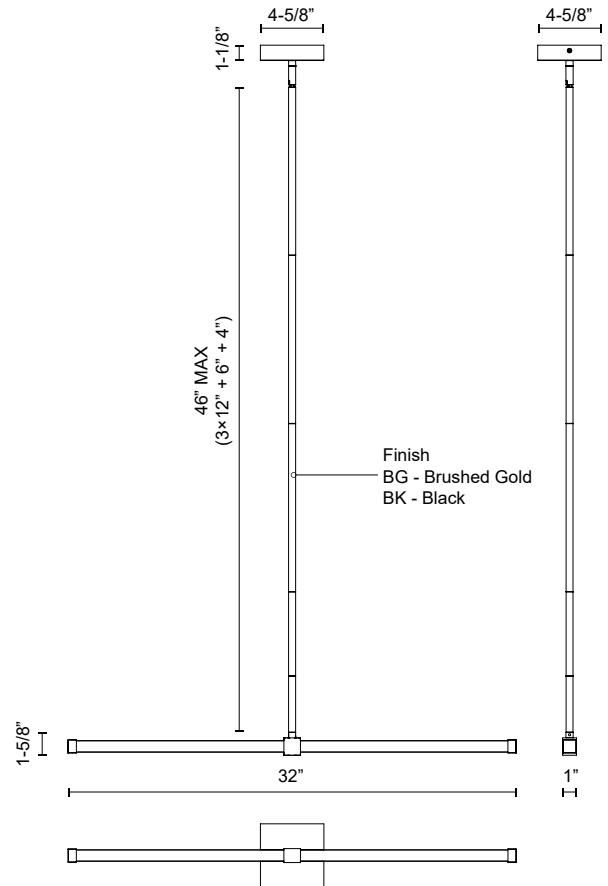

BLADE LP23532

PENDANTS

PROJECT

SPECIFICATION DETAILS

Fixture Dimensions	L32" x W1" x H1-5/8"
Light Source	LED with DC Driver
Wattage	15W
Total Lumens	1350lm
Delivered Lumens	BG-1087lm; BK-1073lm;
Voltage	120V
Color Temperature	3000K
CRI (Ra)	90CRI
Optional Color Temps	2700K - 5000K Available, Minimum Order Quantities Apply
LED Rated Life	50,000 hours
Dimming	100% - 10%, TRIAC or ELV Dimmer (Not Included)
Diffuser Details	Clear Acrylic Exterior/White Silicone Interior
Adjustable	Yes
Rod Length	46" Max (3x12" + 1x6" + 1x4")
Wire Length	120"
Minimum Hang Height	10"
Sloped Ceiling Adaptable	Yes, Up to 45 Degrees
Location	Dry
Illumination Direction	Up/Down
CEC Title 24 JA8	Yes, JA8-2022
Canopy Dimensions	L4-5/8" x W4-5/8" x H1-1/8"
Paint Finish	BG01; BK02;

* For custom options, consult factory for details.

* For warranty information, please visit www.kuzcolighting.com/warranty

DESCRIPTION

The Blade Collection is as artistic as it is functional. With its linear design and long acrylic ribbed diffusers, the entire Blade family delivers a tremendous depth of light that makes for spectacular lighting in high-traffic areas of the home. With a variety of styles and hanging options available, it's easy to create a unique lighting environment of high caliber.

KUZCO

CANADA: 19054 28TH AVENUE - SURREY, BC V3Z 6M3

USA: 3035 E. LONE MOUNTAIN ROAD - LAS VEGAS, NV 89081

WWW.KUZCOLIGHTING.COM

© 2023 KUZCO LIGHTING. ALL RIGHTS RESERVED.

COMMENT