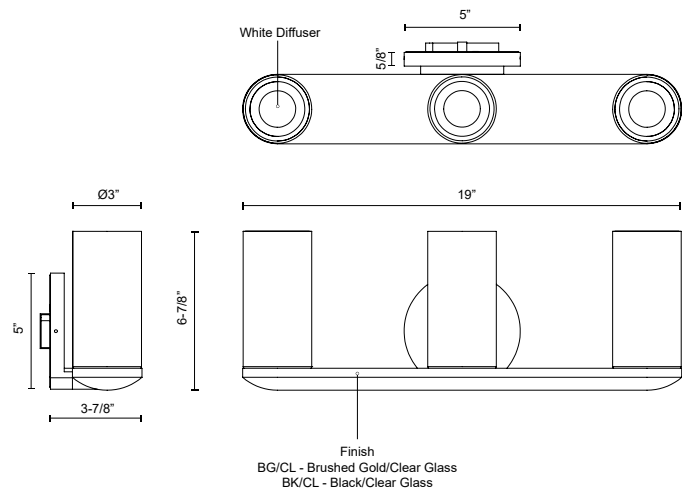

BIRCH VL53519

WALL

PROJECT

SPECIFICATION DETAILS

Fixture Dimensions	W19" x H6-7/8" x E3-7/8"
Light Source	DC LED WITH DRIVER
Wattage	25W
Total Lumens	2125lm
Delivered Lumens	1635lm*
Voltage	120V
Color Temperature	3000K
CRI (Ra)	90CRI
Optional Color Temps	2700K - 5000K Available, Minimum Order Quantities Apply
LED Rated Life	50,000 hours
Dimming	100% - 10%, TRIAC or ELV Dimmer (Not Included)
Diffuser Details	White Diffuser (interior)
Glass Details	Clear Glass (exterior)
ADA Compliant	Yes
Location	Damp
Illumination Direction	Up or Down
Mounting Style	Up or Down
CEC Title 24 JA8	Yes, JA8-2022
Canopy Dimensions	W5" x H5" x E5/8"
Paint Finish	BG02; BK02;

* For custom options, consult factory for details.

* For warranty information, please visit www.kuzcolighting.com/warranty

DESCRIPTION

If warm candlelight is what you're after, look no further than the Birch Collection. Clear glass cylinders with frosted glass diffusers give the distinguished look of soft, lit candles for a clean, romantic feel that plays well in various spaces. Available in Brushed Gold or Powder-Coated Black

KUZCO

CANADA: 19054 28TH AVENUE - SURREY, BC V3Z 6M3

USA: 3035 E. LONE MOUNTAIN ROAD - LAS VEGAS, NV 89081

WWW.KUZCOLIGHTING.COM

© 2023 KUZCO LIGHTING. ALL RIGHTS RESERVED.

COMMENT