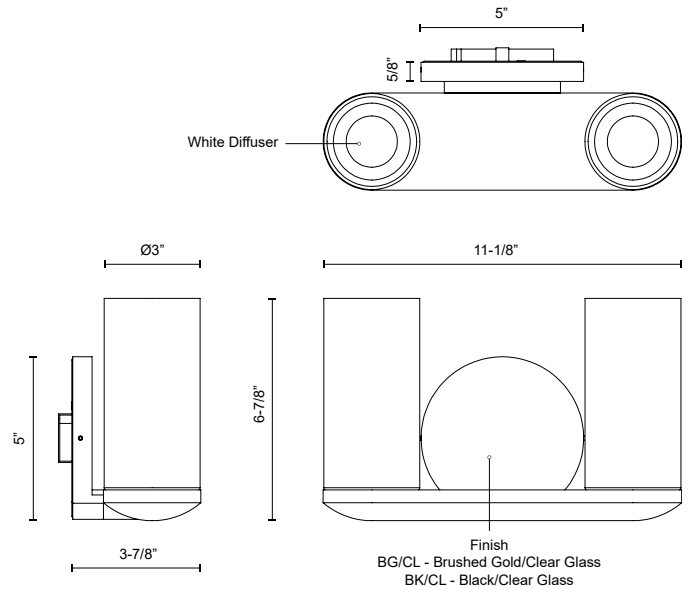

BIRCH VL53511

WALL

PROJECT

SPECIFICATION DETAILS

Fixture Dimensions	W11-1/8" x H6-7/8" x E3-7/8"
Light Source	DC LED WITH DRIVER
Wattage	21W
Total Lumens	1785lm
Delivered Lumens	1395lm*
Voltage	120V
Color Temperature	3000K
CRI (Ra)	90CRI
Optional Color Temps	2700K - 5000K Available, Minimum Order Quantities Apply
LED Rated Life	50,000 hours
Dimming	100% - 10%, TRIAC or ELV Dimmer (Not Included)
Diffuser Details	White Diffuser (interior)
Glass Details	Clear Glass (exterior)
ADA Compliant	Yes
Location	Damp
Illumination Direction	Up or Down
Mounting Style	Up or Down
CEC Title 24 JA8	Yes, JA8-2022
Canopy Dimensions	W5" x H5" x E5/8"
Paint Finish	BG02; BK02;

* For custom options, consult factory for details.

* For warranty information, please visit www.kuzcolighting.com/warranty

DESCRIPTION

If warm candlelight is what you're after, look no further than the Birch Collection. Clear glass cylinders with frosted glass diffusers give the distinguished look of soft, lit candles for a clean, romantic feel that plays well in various spaces. Available in Brushed Gold or Powder-Coated Black

KUZCO

CANADA: 19054 28TH AVENUE - SURREY, BC V3Z 6M3

USA: 3035 E. LONE MOUNTAIN ROAD - LAS VEGAS, NV 89081

WWW.KUZCOLIGHTING.COM

© 2023 KUZCO LIGHTING. ALL RIGHTS RESERVED.

COMMENT