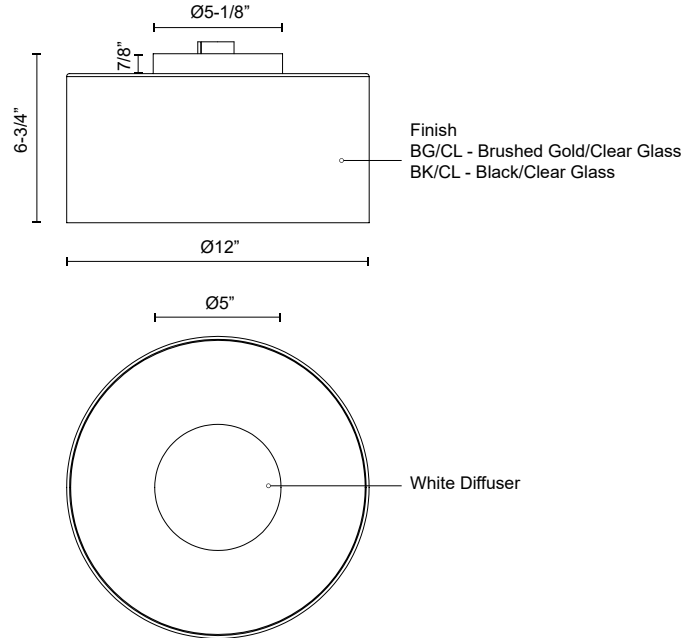

BIRCH
FM53512
FLUSH MOUNT

PROJECT

SPECIFICATION DETAILS

Fixture Dimensions	D12" x H6-3/4"
Light Source	DC LED WITH DRIVER
Wattage	13W
Total Lumens	1360lm
Delivered Lumens	1235lm
Voltage	120V
Color Temperature	3000K
CRI (Ra)	90CRI
Optional Color Temps	2700K - 5000K Available, Minimum Order Quantities Apply
LED Rated Life	50,000 hours
Dimming	100% - 10%, TRIAC or ELV Dimmer (Not Included)
Diffuser Details	White Diffuser (interior)
Glass Details	Clear Glass (exterior)
Location	Damp
Illumination Direction	Down
CEC Title 24 JA8	Yes, JA8-2022
Canopy Dimensions	D5-1/8" x H7/8"
Paint Finish	BG01; BK02;

* For custom options, consult factory for details.

* For warranty information, please visit www.kuzcolighting.com/warranty

DESCRIPTION

If warm candlelight is what you're after, look no further than the Birch Collection. Clear glass cylinders with frosted glass diffusers give the distinguished look of soft, lit candles for a clean, romantic feel that plays well in various spaces. Available in Brushed Gold or Powder-Coated Black

KUZCO

CANADA: 19054 28TH AVENUE - SURREY, BC V3Z 6M3
USA: 3035 E. LONE MOUNTAIN ROAD - LAS VEGAS, NV 89081

WWW.KUZCOLIGHTING.COM

© 2023 KUZCO LIGHTING. ALL RIGHTS RESERVED.

COMMENT