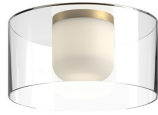

BIRCH
FM53512
 FLUSH MOUNT

PROJECT

FM53512-BG/CL
 Brushed Gold/Clear

FM53512-BK/CL
 Black/Clear

SPECIFICATION DETAILS

Fixture Dimensions	D12" x H6-3/4"
Light Source	DC LED WITH DRIVER
Wattage	13W
Total Lumens	1360lm
Delivered Lumens	1235lm
Voltage	120V
Color Temperature	3000K
CRI (Ra)	90CRI
Optional Color Temps	2700K - 5000K Available, Minimum Order Quantities Apply
LED Rated Life	50,000 hours
Dimming	100% - 10%, TRIAC or ELV Dimmer (Not Included)
Diffuser Details	White Diffuser (interior)
Glass Details	Clear Glass (exterior)
Location	Damp
Illumination Direction	Down
CEC Title 24 JA8	Yes, JA8-2022
Canopy Dimensions	D5-1/8" x H7/8"
Paint Finish	BG01; BK02;

* For custom options, consult factory for details.

* For warranty information, please visit www.kuzcolighting.com/warranty

DESCRIPTION

If warm candlelight is what you're after, look no further than the Birch Collection. Clear glass cylinders with frosted glass diffusers give the distinguished look of soft, lit candles for a clean, romantic feel that plays well in various spaces. Available in Brushed Gold or Powder-Coated Black