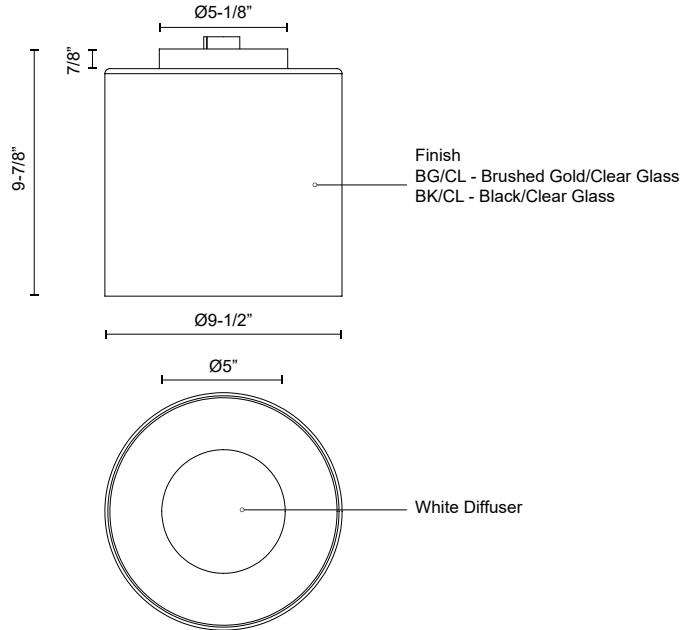

BIRCH
FM53509
FLUSH MOUNT

PROJECT

SPECIFICATION DETAILS

Fixture Dimensions	D9-1/2" x H9-7/8"
Light Source	DC LED WITH DRIVER
Wattage	13W
Total Lumens	1360lm
Delivered Lumens	1208lm
Voltage	120V
Color Temperature	3000K
CRI (Ra)	90CRI
Optional Color Temps	2700K - 5000K Available, Minimum Order Quantities Apply
LED Rated Life	50,000 hours
Dimming	100% - 10%, TRIAC or ELV Dimmer (Not Included)
Diffuser Details	White Diffuser (interior)
Glass Details	Clear Glass (exterior)
Location	Damp
Illumination Direction	Down
CEC Title 24 JA8	Yes, JA8-2022
Canopy Dimensions	D5-1/8" x H7/8"
Paint Finish	BG01; BK02;

* For custom options, consult factory for details.

* For warranty information, please visit www.kuzcolighting.com/warranty

DESCRIPTION

If warm candlelight is what you're after, look no further than the Birch Collection. Clear glass cylinders with frosted glass diffusers give the distinguished look of soft, lit candles for a clean, romantic feel that plays well in various spaces. Available in Brushed Gold or Powder-Coated Black

KUZCO

CANADA: 19054 28TH AVENUE - SURREY, BC V3Z 6M3
USA: 3035 E. LONE MOUNTAIN ROAD - LAS VEGAS, NV 89081

WWW.KUZCOLIGHTING.COM

© 2023 KUZCO LIGHTING. ALL RIGHTS RESERVED.

COMMENT