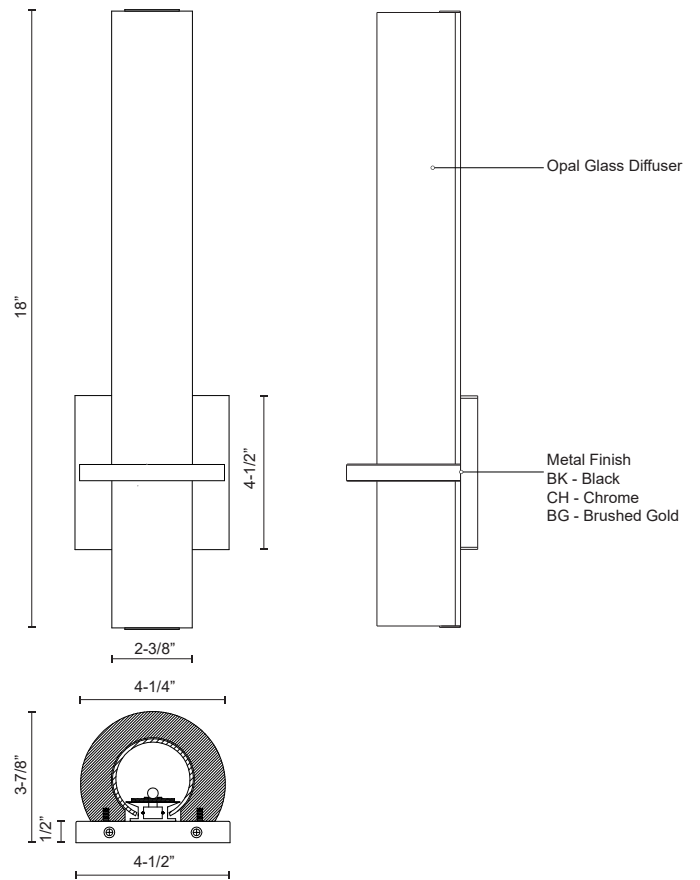

WS83218-BK
Black

WS83218-BG
Brushed Gold

WS83218-CH
Chrome

SPECIFICATION DETAILS

Fixture Dimensions	W4-1/2" x H18" x E3-7/8"
Light Source	AC LED Module
Wattage	18W
Total Lumens	1200lm
Delivered Lumens	CH-1126lm
Voltage	120V
Color Temperature	3000K
CRI (Ra)	90CRI
Optional Color Temps	2700K - 5000K Available, Minimum Order Quantities Apply
LED Rated Life	50,000 hours
Dimming	100% - 10%, ELV Dimmer (Not Included)
Glass Details	Opal Glass
Location	Dry
Mounting Style	All Orientation; Wall;
ADA Compliant	Yes
Energy Star Certified	Energy Star Compliant
Canopy Dimensions	W4-1/2"x H4-1/2"x E1/2"
CEC Title 24 JA8	Yes, JA8-2022
Paint Finish	BG01; BK01; CH01;

* For custom options, consult factory for details.

* For warranty information, please visit www.kuzcolighting.com/warranty

DESCRIPTION

Plated or Painted Steel Square Wall Plate and Round Aluminum Frame, with round opal glass diffuser. Outward emitting wall light. Custom options available.